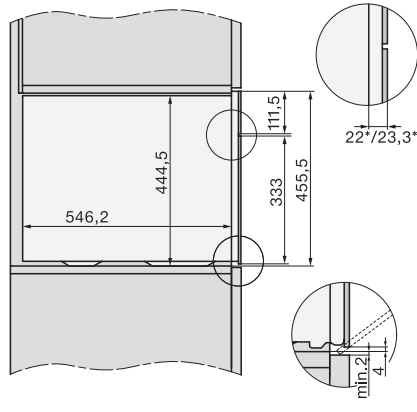

side view, DG, DGM, ESW7x20 installation drawings

Installation, ESW7x20, DGM7x4x installation drawings

Installation_DG_DGM_DGC_XL_ESW7x10_EVS7010, installation drawings

ESW7x10, EVS7010, DG7x4x, DGM7x4x installation drawings

DG7xxx, DGM7xxx, installation drawings

built-in DG DGM DGC XL build-under, installation drawing

Screw joint DG DGM, installation drawing

DGM 7840

Parná rúra s mikrovlnkou

na zdravé varenie a zohrievanie so sieť. prepojením a displejom M Touch.

DG DGM, installation drawing

side view DG DGM, installation drawings

installation DGM, installation drawing