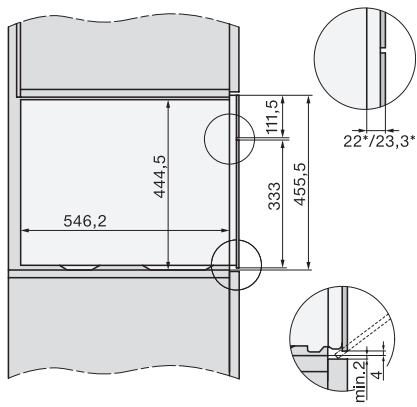

ESW7x20, DGC7x4xHCPro, DGC7x4xHCXPro installation drawings

ESW7x20, DG7xxx, DGM7xxx installation drawings

ESW7x20, DGM7x4x installation drawings

ESW7x10, DGC7x4xHCPro, DGC7x4xHCXPro, installation drawings

ESW7x10, EVS7010, DG7x4x, DGM7x4x installation drawings

DG7xxx, DGM7xxx, installation drawings

built-in DG DGM DGC XL build-under, installation drawing

Screw joint DG DGM, installation drawing

DGM 7840

Parná rúra s mikrovlnkou

na zdravé varenie a zohrievanie so sieť. prepojením a displejom M Touch.

DG DGM, installation drawing

side view DG DGM, installation drawings

installation DGM, installation drawing