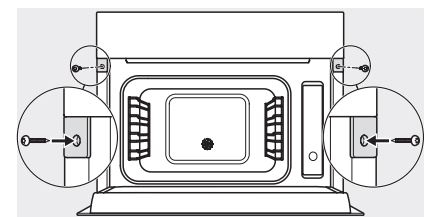

Screw joint DG DGM, installation drawing