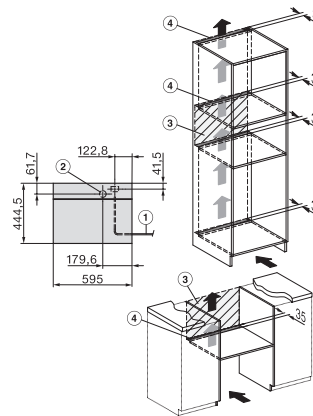

ESW7x20, DGC7x4xHCPro, DGC7x4xHCXPro installation drawings

ESW7x20, DG7xxx, DGM7xxx installation drawings

ESW7x20, DGM7x4x installation drawings

ESW7x10, DGC7x4xHCPro, DGC7x4xHCXPro, installation drawings

ESW7x10, EVS7010, DG7x4x, DGM7x4x installation drawings

DG7xxx, DGM7xxx, installation drawings

built-in DG DGM DGC XL build-under, installation drawing

Screw joint DG DGM, installation drawing

DGM 7840

Parná rúra s mikrovlnkou

na zdravé varenie a zohrievanie so sieť. prepojením a displejom M Touch.

DG DGM, installation drawing

side view DG DGM, installation drawings

installation DGM, installation drawing