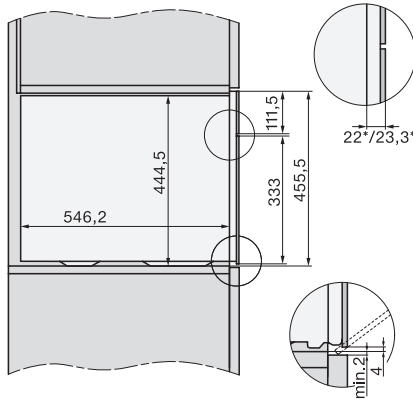

ESW7x20, DGC7x4xHCPro, DGC7x4xHCXPro installation drawings

ESW7x20, DG7xxx, DGM7xxx installation drawings

ESW7x20, DGM7x4x installation drawings

ESW7x10, DGC7x4xHCPro, DGC7x4xHCXPro, installation drawings

ESW7x10, EVS7010, DG7x4x, DGM7x4x installation drawings

DG7xxx, DGM7xxx, installation drawings

built-in DG DGM DGC XL build-under, installation drawing

Screw joint DG DGM, installation drawing

DGM 7440

Parná rúra s mikrovlnkou

na zdravé varenie a rýchle zohrievanie so sieťovým prepojením.

DG DGM, installation drawing

side view DG DGM, installation drawings

installation DGM, installation drawing