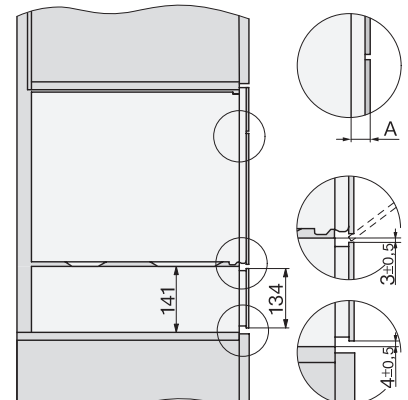

ESW7x10, EVS7010, DG7x4x, DGM7x4x installation drawings