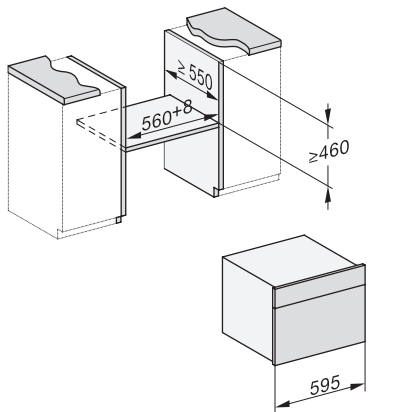

Installation, ESW7x20, DGM7x4x installation drawings

Installation_DG_DGM_DGC_XL_ESW7x10_EVS7010, installation drawings

ESW7x10, EVS7010, DG7x4x, DGM7x4x installation drawings

DG7xxx, DGM7xxx, installation drawings

built-in DG DGM DGC XL build-under, installation drawing

Screw joint DG DGM, installation drawing

DGM 7440

Parná rúra s mikrovlnkou

na zdravé varenie a rýchle zohrievanie so sieťovým prepojením.

DG DGM, installation drawing

side view DG DGM, installation drawings

installation DGM, installation drawing