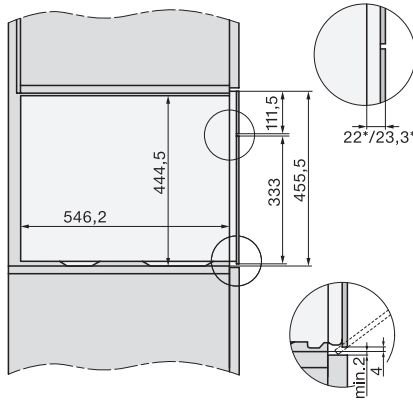

Installation, ESW7x20, DGM7x4x installation drawings

Installation_DG_DGM_DGC_XL_ESW7x10_EVS7010, installation drawings

ESW7x10, EVS7010, DG7x4x, DGM7x4x installation drawings

DG7xxx, DGM7xxx, installation drawings

built-in DG DGM DGC XL build-under, installation drawing

Screw joint DG DGM, installation drawing

DGM 7440

Parná rúra s mikrovlnkou

na zdravé varenie a rýchle zohrievanie so sieťovým prepojením.

DG DGM, installation drawing

side view DG DGM, installation drawings

installation DGM, installation drawing