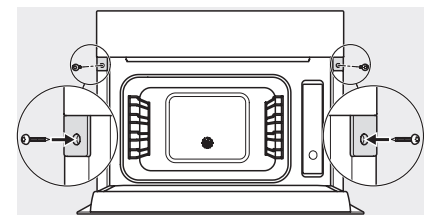

Installation, ESW7x20, DGM7x4x installation drawings

Installation_DG_DGM_DGC_XL_ESW7x10_EVS7010, installation drawings

ESW7x10, EVS7010, DG7x4x, DGM7x4x installation drawings

DG7xxx, DGM7xxx, installation drawings

built-in DG DGM DGC XL build-under, installation drawing

Screw joint DG DGM, installation drawing

DGM 7440

Parná rúra s mikrovlnkou

na zdravé varenie a rýchle zohrievanie so sieťovým prepojením.

DG DGM, installation drawing

side view DG DGM, installation drawings

installation DGM, installation drawing