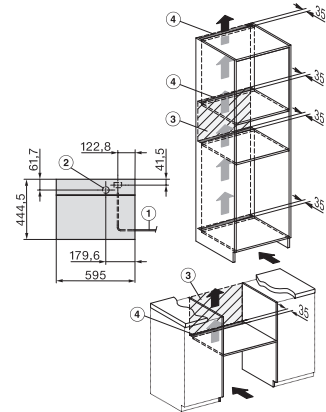

Installation, ESW7x20, DGM7x4x installation drawings

Installation_DG_DGM_DGC_XL_ESW7x10_EVS7010, installation drawings

ESW7x10, EVS7010, DG7x4x, DGM7x4x installation drawings

DG7xxx, DGM7xxx, installation drawings

built-in DG DGM DGC XL build-under, installation drawing

Screw joint DG DGM, installation drawing

DGM 7440

Parná rúra s mikrovlnkou

na zdravé varenie a rýchle zohrievanie so sieťovým prepojením.

DG DGM, installation drawing

side view DG DGM, installation drawings

installation DGM, installation drawing