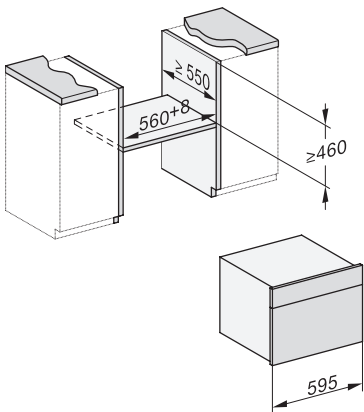

side view, DG, DGM, ESW7x20 installation drawings

Installation_DG_DGM_DGC_XL_ESW7x10_EVS7010, installation drawings

ESW7x10, EVS7010, DG7x4x, DGM7x4x installation drawings

DG7xxx, DGM7xxx, installation drawings

built-in DG DGM DGC XL build-under, installation drawing

Screw joint DG DGM, installation drawing

DG DGM, installation drawing

DG 7440

Zabudovateľná parná rúra

na zdravé varenie s autom. programami, sieť. prepojením a varením Sous-vide.

side view DG DGM, installation drawings

Installation DG, installation drawing