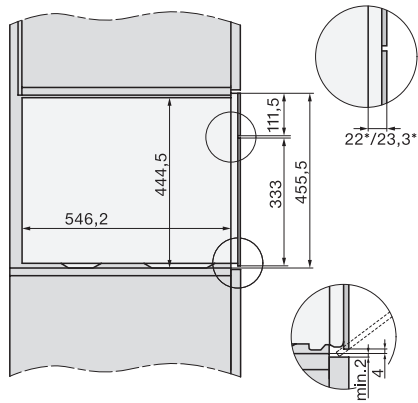

side view, DG, DGM, ESW7x20 installation drawings

Installation_DG_DGM_DGC_XL_ESW7x10_EVS7010, installation drawings

ESW7x10, EVS7010, DG7x4x, DGM7x4x installation drawings

DG7xxx, DGM7xxx, installation drawings

built-in DG DGM DGC XL build-under, installation drawing

Screw joint DG DGM, installation drawing

DG DGM, installation drawing

DG 7440

Zabudovateľná parná rúra

na zdravé varenie s autom. programami, sieť. prepojením a varením Sous-vide.

side view DG DGM, installation drawings

Installation DG, installation drawing