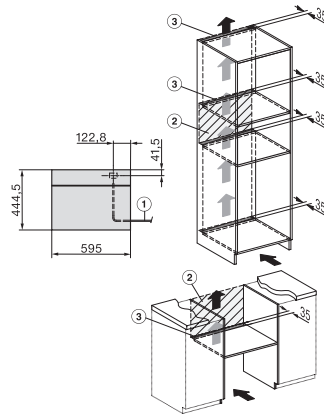

side view, DG, DGM, ESW7x20 installation drawings

Installation_DG_DGM_DGC_XL_ESW7x10_EVS7010, installation drawings

ESW7x10, EVS7010, DG7x4x, DGM7x4x installation drawings

DG7xxx, DGM7xxx, installation drawings

built-in DG DGM DGC XL build-under, installation drawing

Screw joint DG DGM, installation drawing

DG DGM, installation drawing

DG 7440

Zabudovateľná parná rúra

na zdravé varenie s autom. programami, sieť. prepojením a varením Sous-vide.

side view DG DGM, installation drawings

Installation DG, installation drawing