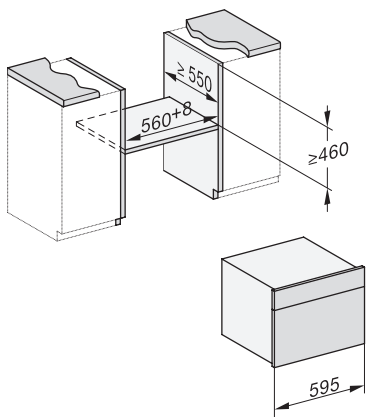

side view, DG, DGM, ESW7x20 installation drawings

Installation_DG_DGM_DGC_XL_ESW7x10_EVS7010, installation drawings

ESW7x10, EVS7010, DG7x4x, DGM7x4x installation drawings

DG7xxx, DGM7xxx, installation drawings

built-in DG DGM DGC XL build-under, installation drawing

Screw joint DG DGM, installation drawing

DG DGM, installation drawing

DG 7440

Zabudovateľná parná rúra

na zdravé varenie s autom. programami, sieť. prepojením a varením Sous-vide.

side view DG DGM, installation drawings

Installation DG, installation drawing