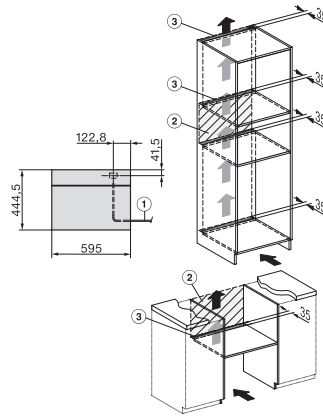

side view, DG, DGM, ESW7x20 installation drawings

Installation_DG_DGM_DGC_XL_ESW7x10_EVS7010, installation drawings

ESW7x10, EVS7010, DG7x4x, DGM7x4x installation drawings

DG7xxx, DGM7xxx, installation drawings

built-in DG DGM DGC XL build-under, installation drawing

Screw joint DG DGM, installation drawing

DG DGM, installation drawing

DG 7440

Zabudovateľná parná rúra

na zdravé varenie s autom. programami, sieť. prepojením a varením Sous-vide.

side view DG DGM, installation drawings

Installation DG, installation drawing