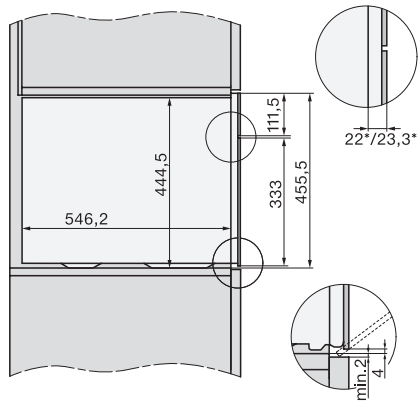

side view, DG, DGM, ESW7x20 installation drawings

Installation_DG_DGM_DGC_XL_ESW7x10_EVS7010, installation drawings

ESW7x10, EVS7010, DG7x4x, DGM7x4x installation drawings

DG7xxx, DGM7xxx, installation drawings

built-in DG DGM DGC XL build-under, installation drawing

Screw joint DG DGM, installation drawing

DG DGM, installation drawing

DG 7440

Zabudovateľná parná rúra

na zdravé varenie s autom. programami, sieť. prepojením a varením Sous-vide.

side view DG DGM, installation drawings

Installation DG, installation drawing