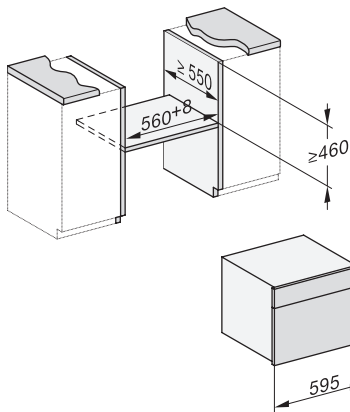

side view, DG, DGM, ESW7x20 installation drawings

Installation\_DG\_DGM\_DGC\_XL\_ESW7x10\_EVS7010, installation drawings

ESW7x10, EVS7010, DG7x4x, DGM7x4x installation drawings

DG7xxx, DGM7xxx, installation drawings

built-in DG DGM DGC XL build-under, installation drawing

Screw joint DG DGM, installation drawing

DG DGM, installation drawing

DG 7440

Zabudovateľná parná rúra

na zdravé varenie s autom. programami, sieť. prepojením a varením Sous-vide.

side view DG DGM, installation drawings

Installation DG, installation drawing