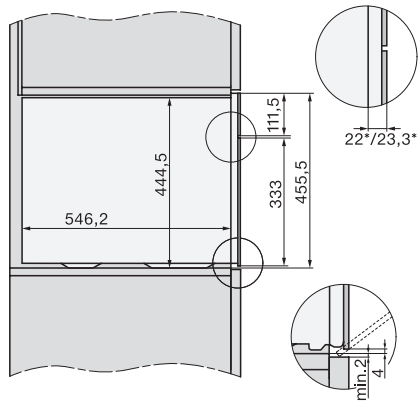

side view, DG, DGM, ESW7x20 installation drawings

Installation\_DG\_DGM\_DGC\_XL\_ESW7x10\_EVS7010, installation drawings

ESW7x10, EVS7010, DG7x4x, DGM7x4x installation drawings

DG7xxx, DGM7xxx, installation drawings

built-in DG DGM DGC XL build-under, installation drawing

Screw joint DG DGM, installation drawing

DG DGM, installation drawing

DG 7440

Zabudovateľná parná rúra

na zdravé varenie s autom. programami, sieť. prepojením a varením Sous-vide.

side view DG DGM, installation drawings

Installation DG, installation drawing