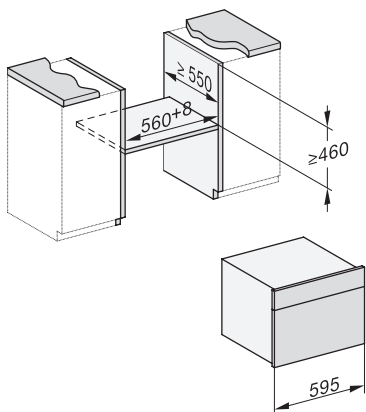

side view, DG, DGM, ESW7x20 installation drawings

Installation_DG_DGM_DGC_XL_ESW7x10_EVS7010, installation drawings

ESW7x10, EVS7010, DG7x4x, DGM7x4x installation drawings

DG7xxx, DGM7xxx, installation drawings

built-in DG DGM DGC XL build-under, installation drawing

Screw joint DG DGM, installation drawing

DG DGM, installation drawing

DG 7440

Zabudovateľná parná rúra

na zdravé varenie s autom. programami, sieť. prepojením a varením Sous-vide.

side view DG DGM, installation drawings

Installation DG, installation drawing