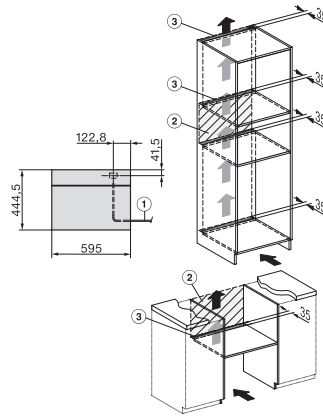

side view, DG, DGM, ESW7x20 installation drawings

Installation\_DG\_DGM\_DGC\_XL\_ESW7x10\_EVS7010, installation drawings

ESW7x10, EVS7010, DG7x4x, DGM7x4x installation drawings

DG7xxx, DGM7xxx, installation drawings

built-in DG DGM DGC XL build-under, installation drawing

Screw joint DG DGM, installation drawing

DG DGM, installation drawing

DG 7440

Zabudovateľná parná rúra

na zdravé varenie s autom. programami, sieť. prepojením a varením Sous-vide.

side view DG DGM, installation drawings

Installation DG, installation drawing