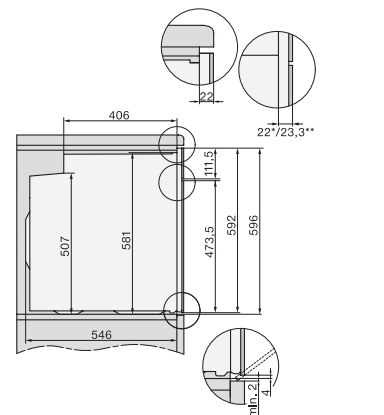

H 7860 BPX

Rúra na pečenie bez rukoväti

v perfektne kombinovateľnom dizajne s pokrmovým teplomerom a BrillantLight.

installation H7000 XL, installation drawing

side view H7000 XL, installation drawings

built-in H7000 XL, installation drawing

H226x-1B/BP/E/EP/I/IP, H2x6xB/BP, H7x6xB/BP/BPX, installation drawings

H226x-1B/BP/E/EP/I/IP, H2760B/BP, H28x0B/BP, H7x40BM/BMX, H7x6xB/BP/BPX, installation drawings

side view H7000 XL build-under, installation drawing