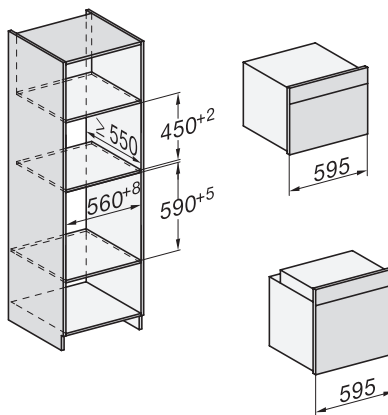

H 7860 BPX

Rúra na pečenie bez rukoväti

v perfektne kombinovateľnom dizajne s pokrmovým teplomerom a BrillantLight.

installation H7000 XL, installation drawing

side view H7000 XL, installation drawings

built-in H7000 XL, installation drawing

H226x-1B/BP/E/EP/I/IP, H2x6xB/BP, H7x6xB/BP/BPX, installation drawings

H226x-1B/BP/E/EP/I/IP, H2760B/BP, H28x0B/BP, H7x40BM/BMX, H7x6xB/BP/BPX, installation drawings

side view H7000 XL build-under, installation drawing