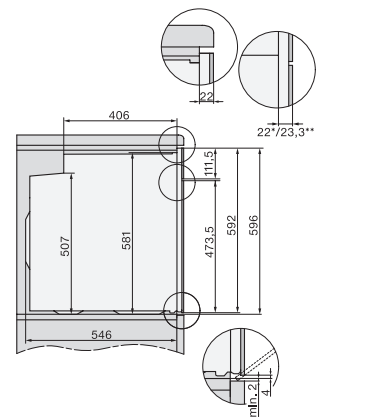

H 7860 BPX

Rúra na pečenie bez rukoväti

v perfektne kombinovateľnom dizajne s pokrmovým teplomerom a BrillantLight.

installation H7000 XL, installation drawing

side view H7000 XL, installation drawings

built-in H7000 XL, installation drawing

Installation H7000 XL underframe, installation drawings

Installation H7000 BM XL, installation drawings

side view H7000 XL build-under, installation drawing

side view Kombi BM XL, installation drawings

Installation Kombi BM XL, installation drawings