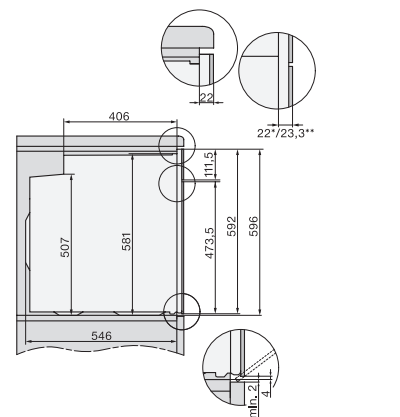

H 7860 BPX

Rúra na pečenie bez rukoväti

v perfektne kombinovateľnom dizajne s pokrmovým teplomerom a BrillantLight.

installation H7000 XL, installation drawing

side view H7000 XL, installation drawings

built-in H7000 XL, installation drawing

Installation H7000 XL underframe, installation drawings

Installation H7000 BM XL, installation drawings

side view H7000 XL build-under, installation drawing

side view Kombi BM XL, installation drawings

Installation Kombi BM XL, installation drawings