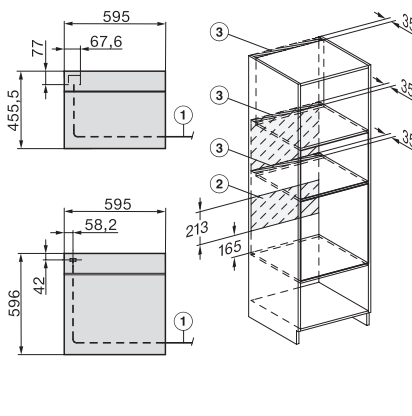

H 7860 BPX

Rúra na pečenie bez rukoväti

v perfektne kombinovateľnom dizajne s pokrmovým teplomerom a BrillantLight.

installation H7000 XL, installation drawing

side view H7000 XL, installation drawings

built-in H7000 XL, installation drawing

Installation H7000 XL underframe, installation drawings

Installation H7000 BM XL, installation drawings

side view H7000 XL build-under, installation drawing

side view Kombi BM XL, installation drawings

Installation Kombi BM XL, installation drawings