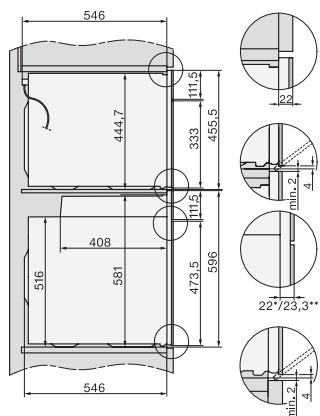

H 7860 BPX

Rúra na pečenie bez rukoväti

v perfektne kombinovateľnom dizajne s pokrmovým teplomerom a BrillantLight.

installation H7000 XL, installation drawing

side view H7000 XL, installation drawings

built-in H7000 XL, installation drawing

Installation H7000 XL underframe, installation drawings

Installation H7000 BM XL, installation drawings

side view H7000 XL build-under, installation drawing

side view Kombi BM XL, installation drawings

Installation Kombi BM XL, installation drawings