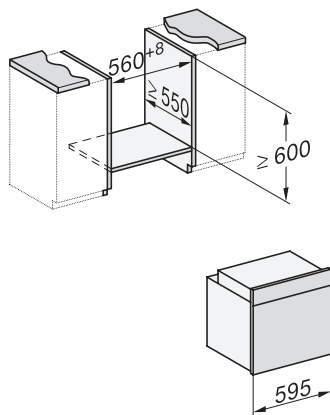

H 7860 BPX

Rúra na pečenie bez rukoväti

v perfektne kombinovateľnom dizajne s pokrmovým teplomerom a BrillantLight.

installation H7000 XL, installation drawing

side view H7000 XL, installation drawings

built-in H7000 XL, installation drawing

H226x-1B/BP/E/EP/I/IP, H2x6xB/BP, H7x6xB/BP/BPX, installation drawings

H226x-1B/BP/E/EP/I/IP, H2760B/BP, H28x0B/BP, H7x40BM/BMX, H7x6xB/BP/BPX, installation drawings

side view H7000 XL build-under, installation drawing