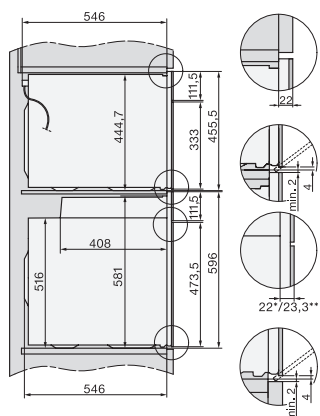

H 7860 BPX

Rúra na pečenie bez rukoväti

v perfektne kombinovateľnom dizajne s pokrmovým teplomerom a BrillantLight.

installation H7000 XL, installation drawing

side view H7000 XL, installation drawings

built-in H7000 XL, installation drawing

H226x-1B/BP/E/EP/I/IP, H2x6xB/BP, H7x6xB/BP/BPX, installation drawings

H226x-1B/BP/E/EP/I/IP, H2760B/BP, H28x0B/BP, H7x40BM/BMX, H7x6xB/BP/BPX, installation drawings

side view H7000 XL build-under, installation drawing

H2xxx-1 B/BP/E/I/IP, H7xxx B/BP/BM/BMX, installation drawings

H2xxx-1 B/BP/E/I/IP, H7xxx B/BP/BM/BMX, installation drawings