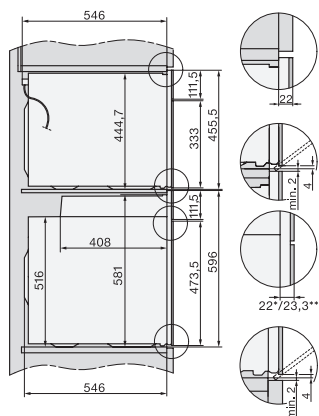

H 7860 BPX

Rúra na pečenie bez rukoväti

v perfektne kombinovateľnom dizajne s pokrmovým teplomerom a BrillantLight.

installation H7000 XL, installation drawing

side view H7000 XL, installation drawings

built-in H7000 XL, installation drawing

Installation H7000 XL underframe, installation drawings

Installation H7000 BM XL, installation drawings

side view H7000 XL build-under, installation drawing

side view Kombi BM XL, installation drawings

Installation Kombi BM XL, installation drawings