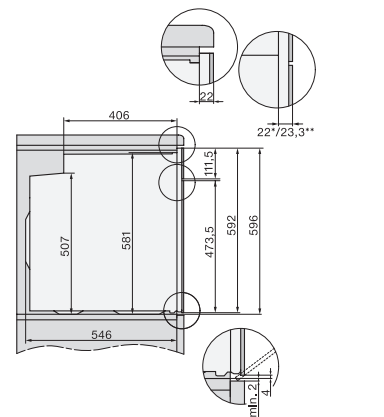

## H 7860 BPX

Rúra na pečenie bez rukoväti

v perfektne kombinovateľnom dizajne s pokrmovým teplomerom a BrillantLight.

installation H7000 XL, installation drawing

side view H7000 XL, installation drawings

built-in H7000 XL, installation drawing

H226x-1B/BP/E/EP/I/IP, H2x6xB/BP, H7x6xB/BP/BPX, installation drawings

H226x-1B/BP/E/EP/I/IP, H2760B/BP, H28x0B/BP, H7x40BM/BMX, H7x6xB/BP/BPX, installation drawings

side view H7000 XL build-under, installation drawing

H2xxx-1 B/BP/E/I/IP, H7xxx B/BP/BM/BMX, installation drawings

H2xxx-1 B/BP/E/I/IP, H7xxx B/BP/BM/BMX, installation drawings