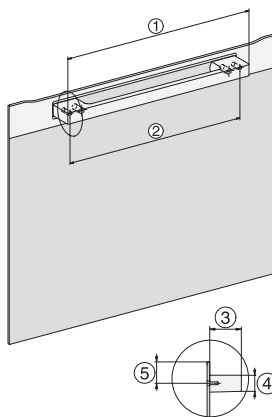

DG2840, DG7x40, DGC7x4x, DG7x6x, DGC7x6x, DGD7635, DGM7x4x, DO7, H28B/BP, H7x4xB/BM/BP, H7x6xB/BP, installation drawing