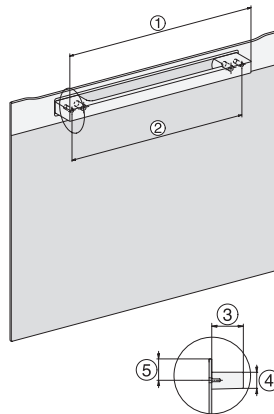

H7000 handle, installation drawing