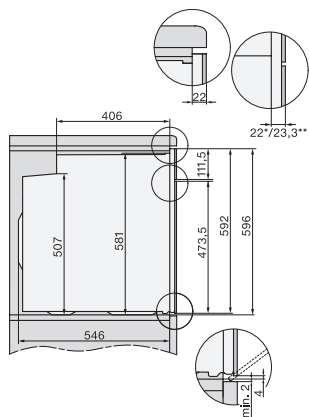

### Rúra na pečenie

v perfektne kombinovateľnom dizajne s pokrmovým teplomerom a BrillantLight.

installation H7000 XL, installation drawing

side view H7000 XL, installation drawings

built-in H7000 XL, installation drawing

H226x-1B/BP/E/EP/I/IP, H2x6xB/BP, H7x6xB/BP/BPX, installation drawings

DG7x40, DGC7x4x, DGC7x6x, DG7635, DGM7x4x, DO7, H2860B/BP, H7240BM, H7x40BM, H7x4xB/BP, H7x6xB/BP, installation drawings

H226x-1B/BP/E/EP/I/IP, H2760B/BP, H28x0B/BP, H7x40BM/BMX, H7x6xB/BP/BPX, installation drawings

side view H7000 XL build-under, installation drawing

H2xxx-1 B/BP/E/I/IP, H7xxx B/BP/BM/BMX, installation drawings

H2xxx-1 B/BP/E/I/IP, H7xxx B/BP/BM/BMX, installation drawings