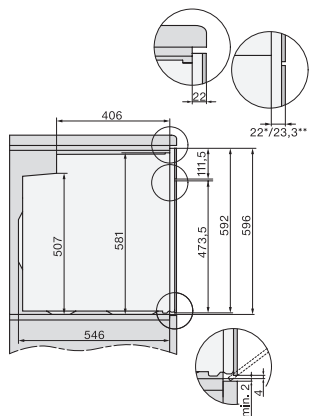

H 7860 BP

Rúra na pečenie

v perfektne kombinovateľnom dizajne s pokrmovým teplomerom a BrillantLight.

installation H7000 XL, installation drawing

side view H7000 XL, installation drawings

built-in H7000 XL, installation drawing

Installation H7000 XL underframe, installation drawings

H7000 handle, glass, installation drawings

Installation H7000 BM XL, installation drawings

side view H7000 XL build-under, installation drawing

side view Kombi BM XL, installation drawings