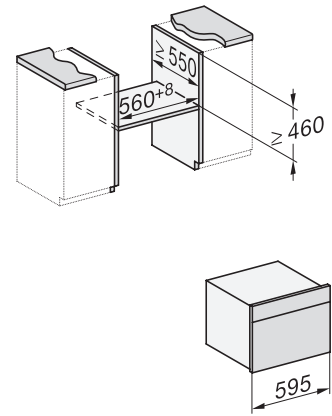

H 7840 BMX

Rúra na pečenie s mikrovlnkou, bez rukoväti

v perfektne kombinovateľnom dizajne s autom. programami a pokrmmovým teplomerom.

side view H7000 BM, installation drawings

built-in H7000 BM, installation drawing

built-in H7000 BM build-under, installation drawings

installation H7000 BM, installation drawing

H226x-1 B/BP/E/EP/I/IP, H2760B/BP, H28x0B/BP, H7x40BM/BMX, H7x6x6/BP/BPX, installation drawings

side view H7000 BM build-under, installation drawings