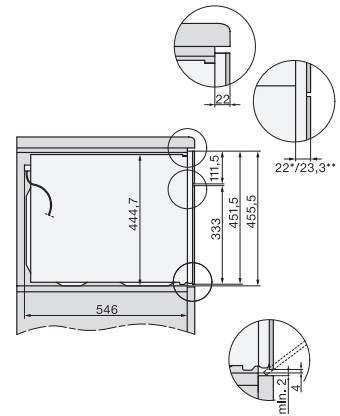

H 7840 BMX

Rúra na pečenie s mikrovlnkou, bez rukoväti

v perfektne kombinovateľnom dizajne s autom. programami a pokrmmovým teplomerom.

side view H7000 BM, installation drawings

built-in H7000 BM, installation drawing

built-in H7000 BM build-under, installation drawings

installation H7000 BM, installation drawing

H226x-1 B/BP/E/EP/I/IP, H2760B/BP, H28x0B/BP, H7x40BM/BMX, H7x6x6/BP/BPX, installation drawings

side view H7000 BM build-under, installation drawings