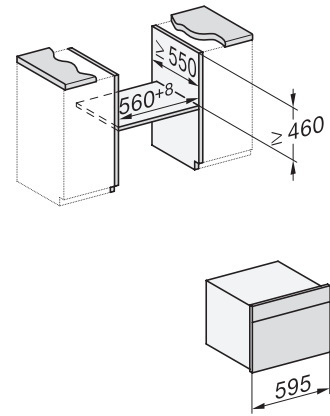

H 7840 BMX

Rúra na pečenie s mikrovlnkou, bez rukoväti

v perfektne kombinovateľnom dizajne s autom. programami a pokrmmovým teplomerom.

side view H7000 BM, installation drawings

built-in H7000 BM, installation drawing

built-in H7000 BM build-under, installation drawings

installation H7000 BM, installation drawing

H226x-1 B/BP/E/EP/I/IP, H2760B/BP, H28x0B/BP, H7x40BM/BMX, H7x6x6/BP/BPX, installation drawings

side view H7000 BM build-under, installation drawings