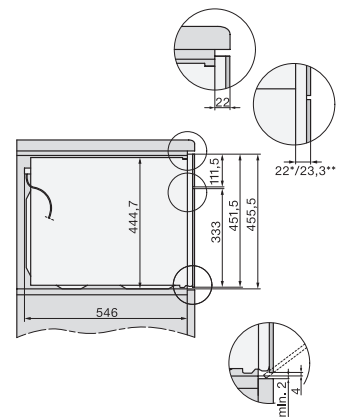

H 7840 BMX

Rúra na pečenie s mikrovlnkou, bez rukoväti

v perfektne kombinovateľnom dizajne s autom. programami a pokrmmovým teplomerom.

side view H7000 BM, installation drawings

built-in H7000 BM, installation drawing

built-in H7000 BM build-under, installation drawings

installation H7000 BM, installation drawing

H226x-1 B/BP/E/EP/I/IP, H2760B/BP, H28x0B/BP, H7x40BM/BMX, H7x6x6/BP/BPX, installation drawings

side view H7000 BM build-under, installation drawings