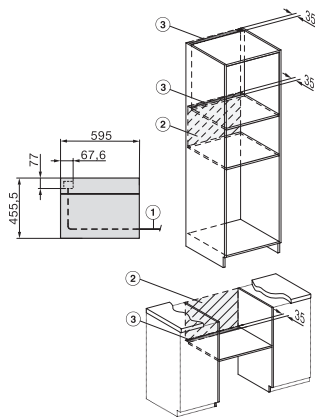

H 7840 BMX

Rúra na pečenie s mikrovlnkou, bez rukoväti

v perfektne kombinovateľnom dizajne s autom. programami a pokrmmovým teplomerom.

side view H7000 BM, installation drawings

built-in H7000 BM, installation drawing

built-in H7000 BM build-under, installation drawings

installation H7000 BM, installation drawing

H226x-1 B/BP/E/EP/I/IP, H2760B/BP, H28x0B/BP, H7x40BM/BMX, H7x6x6/BP/BPX, installation drawings

side view H7000 BM build-under, installation drawings