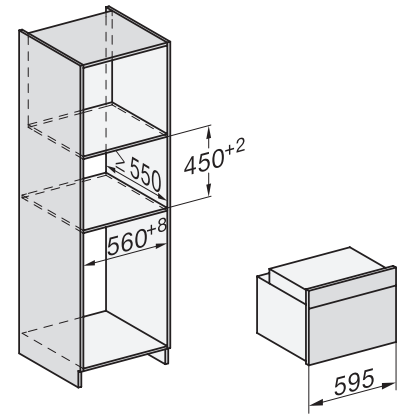

H 7840 BPX

Kompaktná rúra na pečenie bez rukoväti

v perfektne kombinovateľnom dizajne s pokrmovým teplomerom a BrillantLight.

side view H7000 M, installation drawings

side view H7000 M, installation drawings, GB, AU

built-in H7000 M, installation drawing

built-in H7000 M build-under, installation drawing

Installation H7000 M, installation drawing

side view H7000 M build-under, installation drawings