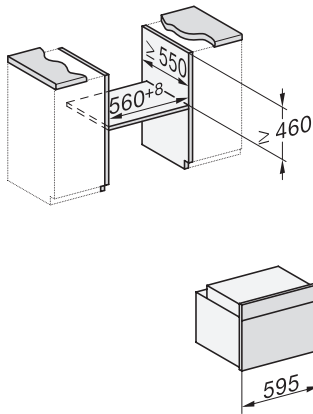

H 7840 BPX

Kompaktná rúra na pečenie bez rukoväti

v perfektne kombinovateľnom dizajne s pokrmovým teplomerom a BrillantLight.

side view H7000 M, installation drawings

side view H7000 M, installation drawings, GB, AU

built-in H7000 M, installation drawing

built-in H7000 M build-under, installation drawing

Installation H7000 M, installation drawing

side view H7000 M build-under, installation drawings