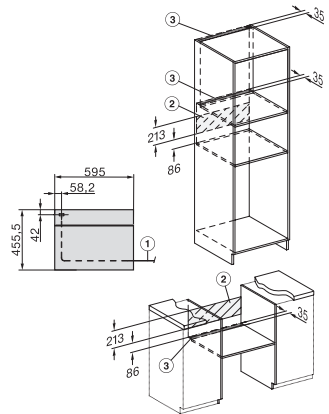

H 7840 BPX

Kompaktná rúra na pečenie bez rukoväti

v perfektne kombinovateľnom dizajne s pokrmovým teplomerom a BrillantLight.

side view H7000 M, installation drawings

side view H7000 M, installation drawings, GB, AU

built-in H7000 M, installation drawing

built-in H7000 M build-under, installation drawing

Installation H7000 M, installation drawing

side view H7000 M build-under, installation drawings