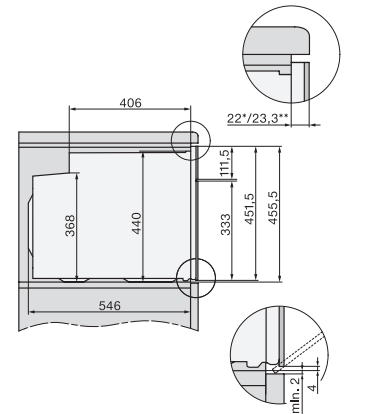

H 7840 BPX

Kompaktná rúra na pečenie bez rukoväti

v perfektne kombinovateľnom dizajne s pokrmovým teplomerom a BrillantLight.

side view H7000 M, installation drawings

side view H7000 M, installation drawings, GB, AU

built-in H7000 M, installation drawing

built-in H7000 M build-under, installation drawing

Installation H7000 M, installation drawing

side view H7000 M build-under, installation drawings