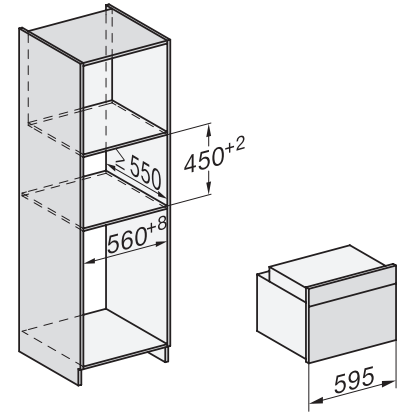

H 7840 BPX

Kompaktná rúra na pečenie bez rukoväti

v perfektne kombinovateľnom dizajne s pokrmovým teplomerom a BrillantLight.

side view H7000 M, installation drawings

side view H7000 M, installation drawings, GB, AU

built-in H7000 M, installation drawing

built-in H7000 M build-under, installation drawing

Installation H7000 M, installation drawing

side view H7000 M build-under, installation drawings