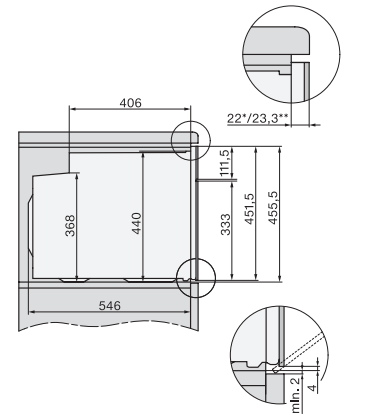

H 7840 BPX

Kompaktná rúra na pečenie bez rukoväti

v perfektne kombinovateľnom dizajne s pokrmovým teplomerom a BrillantLight.

side view H7000 M, installation drawings

side view H7000 M, installation drawings, GB, AU

built-in H7000 M, installation drawing

built-in H7000 M build-under, installation drawing

Installation H7000 M, installation drawing

side view H7000 M build-under, installation drawings