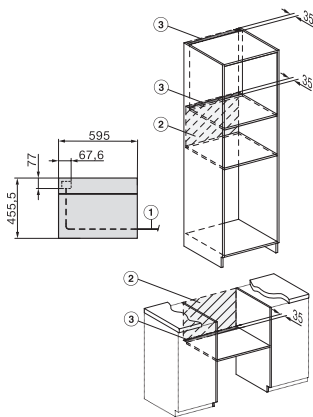

## H 7840 BM

Kompaktná rúra na pečenie s mikrovlnkou

v perfektne kombinovateľnom dizajne s autom. programami a pokrmovým teplomerom.

side view H7000 BM, installation drawings

built-in H7000 BM, installation drawing

built-in H7000 BM build-under, installation drawings

installation H7000 BM, installation drawing

H7000 handle, glass, installation drawings

H226x-1B/BP/E/EP/I/IP, H2760B/BP, H28x0B/BP, H7x40BM/BMX, H7x6xB/BP/BPX, installation drawings