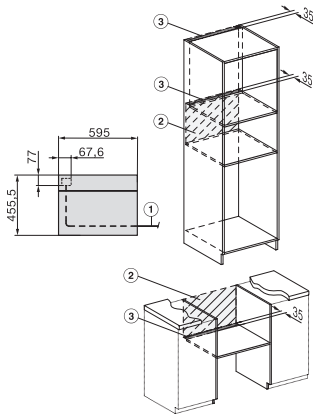

H 7840 BM

Kompaktná rúra na pečenie s mikrovlnkou

v perfektne kombinovateľnom dizajne s autom. programami a pokrmovým teplomerom.

side view H7000 BM, installation drawings

built-in H7000 BM, installation drawing

built-in H7000 BM build-under, installation drawings

installation H7000 BM, installation drawing

H7000 handle, glass, installation drawings

H226x-1B/BP/E/EP/I/IP, H2760B/BP, H28x0B/BP, H7x40BM/BMX, H7x6xB/BP/BPX, installation drawings