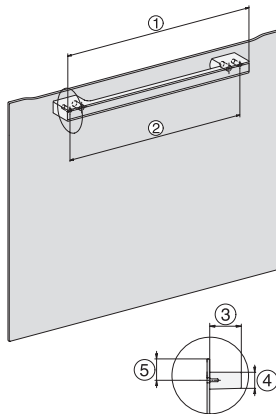

H 7840 BM

Kompaktná rúra na pečenie s mikrovlnkou

v perfektne kombinovateľnom dizajne s autom. programami a pokrmovým teplomerom.

side view H7000 BM, installation drawings

built-in H7000 BM, installation drawing

built-in H7000 BM build-under, installation drawings

installation H7000 BM, installation drawing

H7000 handle, glass, installation drawings

H226x-1B/BP/E/EP/I/IP, H2760B/BP, H28x0B/BP, H7x40BM/BMX, H7x6xB/BP/BPX, installation drawings