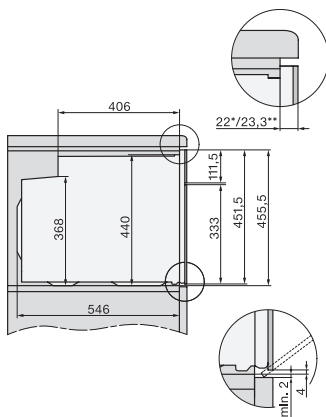

H 7840 BP

Kompaktná rúra na pečenie

v perfektne kombinovateľnom dizajne s pokrmovým teplomerom a BrillantLight.

side view H7000 M, installation drawings

side view H7000 M, installation drawings, GB, AU

built-in H7000 M, installation drawing

built-in H7000 M build-under, installation drawing

Installation H7000 M, installation drawing

DG2840, DG7x40, DGC7x4x, DG7x6x, DGC7x6x, DGD7635, DGM7x4x, DO7, H28B/BP, H7x4xB/BM/BP, H7x6xB/BP, installation drawing