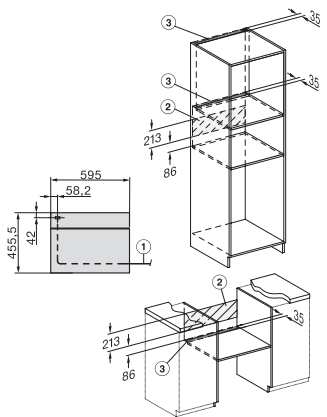

H 7840 BP

Kompaktná rúra na pečenie

v perfektne kombinovateľnom dizajne s pokrmovým teplomerom a BrillantLight.

side view H7000 M, installation drawings

side view H7000 M, installation drawings, GB, AU

built-in H7000 M, installation drawing

built-in H7000 M build-under, installation drawing

Installation H7000 M, installation drawing

DG7x40, DGC7x4x, DGC7x6x, DG7635, DGM7x4x, DO7, H2860B/BP, H7240BM, H7x40BM, H7x4xB/BP, H7x6xB/BP, installation drawings