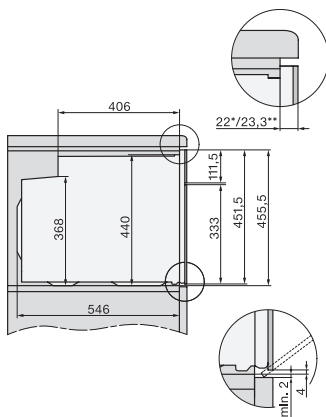

H 7840 BP

Kompaktná rúra na pečenie

v perfektne kombinovateľnom dizajne s pokrmovým teplomerom a BrillantLight.

side view H7000 M, installation drawings

side view H7000 M, installation drawings, GB, AU

built-in H7000 M, installation drawing

built-in H7000 M build-under, installation drawing

Installation H7000 M, installation drawing

DG7x40, DGC7x4x, DGC7x6x, DG7635, DGM7x4x, DO7, H2860B/BP, H7240BM, H7x40BM, H7x4xB/BP, H7x6xB/BP, installation drawings