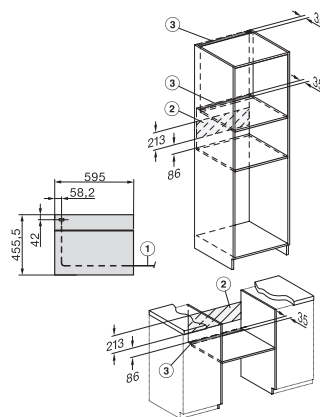

## H 7840 BP

Kompaktná rúra na pečenie

v perfektne kombinovateľnom dizajne s pokrmovým teplomerom a BrillantLight.

side view H7000 M, installation drawings

side view H7000 M, installation drawings, GB, AU

built-in H7000 M, installation drawing

built-in H7000 M build-under, installation drawing

Installation H7000 M, installation drawing

DG7x40, DGC7x4x, DGC7x6x, DG7635, DGM7x4x, DO7, H2860B/BP, H7240BM, H7x40BM, H7x4xB/BP, H7x6xB/BP, installation drawings