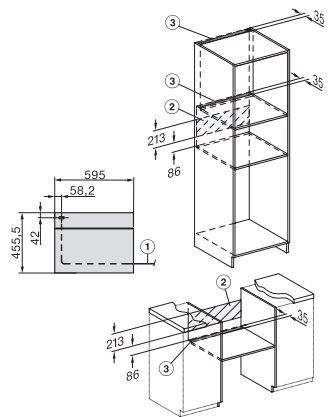

## H 7840 BP

Kompaktná rúra na pečenie

v perfektne kombinovateľnom dizajne s pokrmovým teplomerom a BrillantLight.

side view H7000 M, installation drawings

side view H7000 M, installation drawings, GB, AU

built-in H7000 M, installation drawing

built-in H7000 M build-under, installation drawing

Installation H7000 M, installation drawing

DG7x40, DGC7x4x, DGC7x6x, DG7635, DGM7x4x, DO7, H2860B/BP, H7240BM, H7x40BM, H7x4xB/BP, H7x6xB/BP, installation drawings