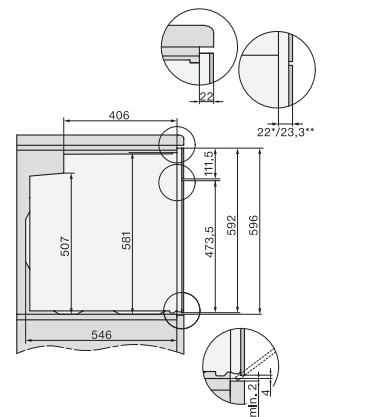

H 7464 BPX

Rúra na pečenie bez rukoväti

v perfektne kombinovateľnom dizajne s pokrmovým teplomerom a LED osvetlením.

installation H7000 XL, installation drawing

side view H7000 XL, installation drawings

built-in H7000 XL, installation drawing

Installation H7000 XL underframe, installation drawings

Installation H7000 BM XL, installation drawings

side view H7000 XL build-under, installation drawing

side view Kombi BM XL, installation drawings

Installation Kombi BM XL, installation drawings