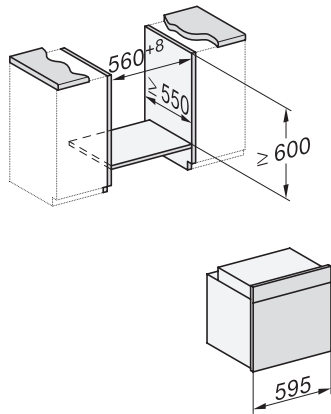

## H 7464 BPX

Rúra na pečenie bez rukoväti

v perfektne kombinovateľnom dizajne s pokrmovým teplomerom a LED osvetlením.

installation H7000 XL, installation drawing

side view H7000 XL, installation drawings

built-in H7000 XL, installation drawing

H226x-1B/BP/E/EP/I/IP, H2x6xB/BP, H7x6xB/BP/BPX, H2x6xB, installation drawings

H2x6x-1B/BP/E/EP/I/IP, H2850BP, H7x6xB/BP/BPX, H2x6xB, installation drawings

H226x-1B/BP/E/EP/I/IP, H2760B/BP, H28x0B/BP, H7x40BM/BMX, H7x6xB/BP/BPX, installation drawings