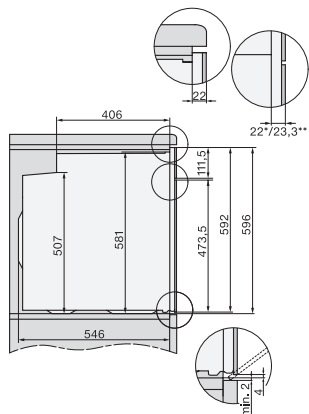

## H 7464 BPX

Rúra na pečenie bez rukoväti

v perfektne kombinovateľnom dizajne s pokrmovým teplomerom a LED osvetlením.

installation H7000 XL, installation drawing

side view H7000 XL, installation drawings

built-in H7000 XL, installation drawing

H226x-1B/BP/E/EP/I/IP, H2x6xB/BP, H7x6xB/BP/BPX, H2x6xB, installation drawings

H2x6x-1B/BP/E/EP/I/IP, H2850BP, H7x6xB/BP/BPX, H2x6xB, installation drawings

H226x-1B/BP/E/EP/I/IP, H2760B/BP, H28x0B/BP, H7x40BM/BMX, H7x6xB/BP/BPX, installation drawings

side view H7000 XL build-under, installation drawing

H2xxx-1 B/BP/E/I/IP, H7xxx B/BP/BM/BMX, installation drawings

H2xxx-1 B/BP/E/I/IP, H7xxx B/BP/BM/BMX, installation drawings