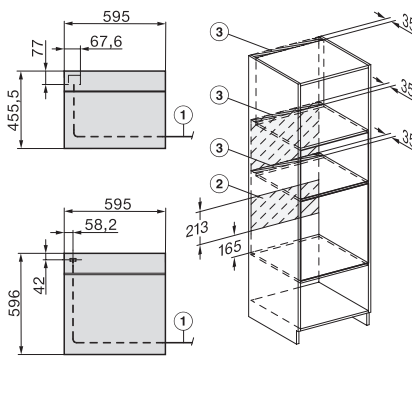

H 7464 BPX

Rúra na pečenie bez rukoväti

v perfektne kombinovateľnom dizajne s pokrmovým teplomerom a LED osvetlením.

installation H7000 XL, installation drawing

side view H7000 XL, installation drawings

built-in H7000 XL, installation drawing

Installation H7000 XL underframe, installation drawings

Installation H7000 BM XL, installation drawings

side view H7000 XL build-under, installation drawing

side view Kombi BM XL, installation drawings

Installation Kombi BM XL, installation drawings