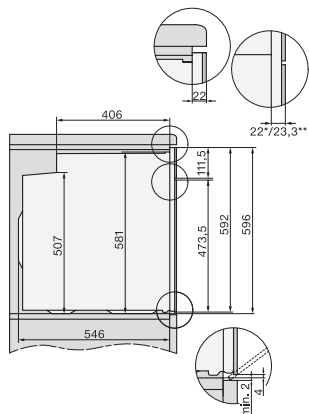

## H 7464 BPX

Rúra na pečenie bez rukoväti

v perfektne kombinovateľnom dizajne s pokrmovým teplomerom a LED osvetlením.

installation H7000 XL, installation drawing

side view H7000 XL, installation drawings

built-in H7000 XL, installation drawing

H226x-1B/BP/E/EP/I/IP, H2x6xB/BP, H7x6xB/BP/BPX, H2x6xB, installation drawings

H226x-1B/BP/E/EP/I/IP, H2760B/BP, H28x0B/BP, H7x40BM/BMX, H7x6xB/BP/BPX, installation drawings

side view H7000 XL build-under, installation drawing

H2xxx-1 B/BP/E/I/IP, H7xxx B/BP/BM/BMX, installation drawings

H2xxx-1 B/BP/E/I/IP, H7xxx B/BP/BM/BMX, installation drawings