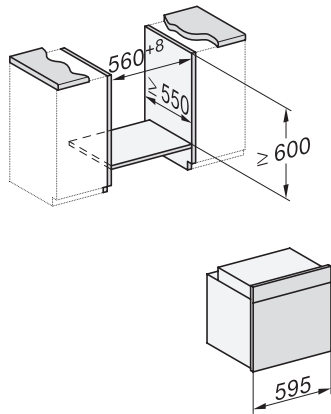

## H 7464 BPX

Rúra na pečenie bez rukoväti

v perfektne kombinovateľnom dizajne s pokrmovým teplomerom a LED osvetlením.

installation H7000 XL, installation drawing

side view H7000 XL, installation drawings

built-in H7000 XL, installation drawing

H226x-1B/BP/E/EP/I/IP, H2x6xB/BP, H7x6xB/BP/BPX, H2x6xB, installation drawings

H226x-1B/BP/E/EP/I/IP, H2760B/BP, H28x0B/BP, H7x40BM/BMX, H7x6xB/BP/BPX, installation drawings