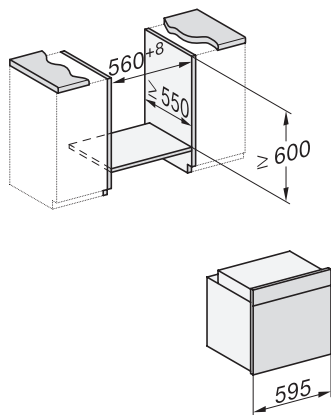

H 7464 BPX

Rúra na pečenie bez rukoväti

v perfektne kombinovateľnom dizajne s pokrmovým teplomerom a LED osvetlením.

installation H7000 XL, installation drawing

side view H7000 XL, installation drawings

built-in H7000 XL, installation drawing

H226x-1B/BP/E/EP/I/IP, H2x6xB/BP, H7x6xB/BP/BPX, H2x6xB, installation drawings

H2x6x-1B/BP/E/EP/I/IP, H2850BP, H7x6xB/BP/BPX, H2x6xB, installation drawings

H226x-1B/BP/E/EP/I/IP, H2760B/BP, H28x0B/BP, H7x40BM/BMX, H7x6xB/BP/BPX, installation drawings