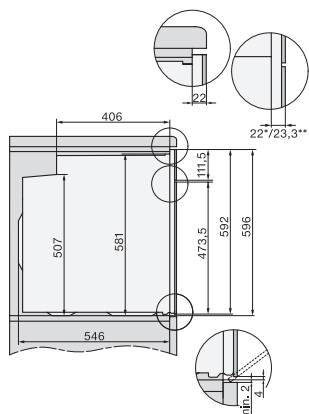

H 7464 BPX

Rúra na pečenie bez rukoväti

v perfektne kombinovateľnom dizajne s pokrmovým teplomerom a LED osvetlením.

installation H7000 XL, installation drawing

side view H7000 XL, installation drawings

built-in H7000 XL, installation drawing

H226x-1B/BP/E/EP/I/IP, H2x6xB/BP, H7x6xB/BP/BPX, H2x6xB, installation drawings

H2x6x-1B/BP/E/EP/I/IP, H2850BP, H7x6xB/BP/BPX, H2x6xB, installation drawings

H226x-1B/BP/E/EP/I/IP, H2760B/BP, H28x0B/BP, H7x40BM/BMX, H7x6xB/BP/BPX, installation drawings

side view H7000 XL build-under, installation drawing

H2xxx-1 B/BP/E/I/IP, H7xxx B/BP/BM/BMX, installation drawings

H2xxx-1 B/BP/E/I/IP, H7xxx B/BP/BM/BMX, installation drawings