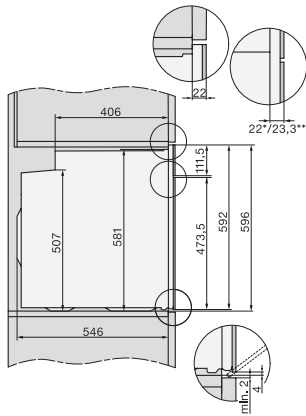

H 7464 BPX

Rúra na pečenie bez rukoväti

v perfektne kombinovateľnom dizajne s pokrmovým teplomerom a LED osvetlením.

installation H7000 XL, installation drawing

side view H7000 XL, installation drawings

built-in H7000 XL, installation drawing

side view H7000 XL build-under, installation drawing

H2xxx-1 B/BP/E/I/IP, H7xxx B/BP/BM/BMX, installation drawings

H2xxx-1 B/BP/E/I/IP, H7xxx B/BP/BM/BMX, installation drawings