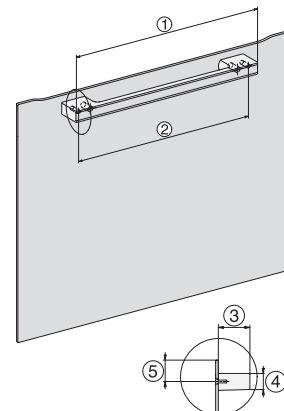

H 7464 BP

Rúra na pečenie

v perfektne kombinovateľnom dizajne s pokrmovým teplomerom a LED osvetlením.

H226x-1B/BP/E/EP//IP, H2760B/BP, H28x0B/BP, H7x6xB/BP/BPX installation drawings

H2760B/BP, H28x0B/BP, H7x6xB/BP/BPX, DGC7351, DGC7151, installation drawings

H226x-1B/BP/E/EP//IP, H2760B/BP, H28x0B/BP, H7x6xB/BP/BPX, installation drawings

H226x-1B/BP/E/EP//IP, H2x6xB/BP, H7x6xB/BP/BPX, installation drawings

H2x6x-1B/BP/E/EP//IP, H2850BP, H7x6xB/BP/BPX, H2x6xB, installation drawings