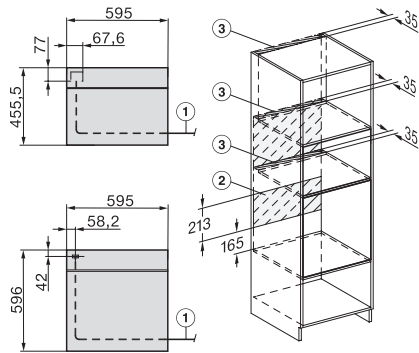

Installation H7000 XL underframe, installation drawings

H2x6x-1B/BP/E/EP/I/IP, H2850BP, H7x6xB/BP/BPX, H2x6xB, installation drawings

H7000 handle, glass, installation drawings

Installation H7000 BM XL, installation drawings

side view H7000 XL build-under, installation drawing

side view Kombi BM XL, installation drawings

H 7464 BP

Rúra na pečenie

v perfektne kombinovateľnom dizajne s pokrmovým teplomerom a LED osvetlením.

Installation Kombi BM XL, installation drawings