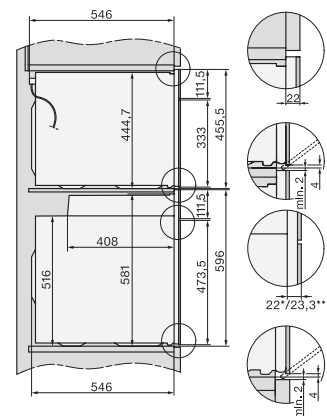

H 7464 BP

Rúra na pečenie

v perfektne kombinovateľnom dizajne s pokrmovým teplomerom a LED osvetlením.

installation H7000 XL, installation drawing

side view H7000 XL, installation drawings

built-in H7000 XL, installation drawing

Installation H7000 XL underframe, installation drawings

H2x6x-1B/BP/E/EP/I/IP, H2850BP, H7x6xB/BP/BPX, H2x6xB, installation drawings

H7000 handle, glass, installation drawings

Installation H7000 BM XL, installation drawings

side view H7000 XL build-under, installation drawing

side view Kombi BM XL, installation drawings

H 7464 BP

Rúra na pečenie

v perfektne kombinovateľnom dizajne s pokrmovým teplomerom a LED osvetlením.

Installation Kombi BM XL, installation drawings