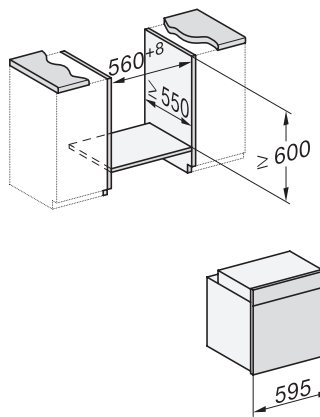

H 7464 BP

Rúra na pečenie

v perfektne kombinovateľnom dizajne s pokrmovým teplomerom a LED osvetlením.

installation H7000 XL, installation drawing

side view H7000 XL, installation drawings

built-in H7000 XL, installation drawing

Installation H7000 XL underframe, installation drawings

H2x6x-1B/BP/E/EP/I/IP, H2850BP, H7x6xB/BP/BPX, H2x6xB, installation drawings

H7000 handle, glass, installation drawings

Installation H7000 BM XL, installation drawings