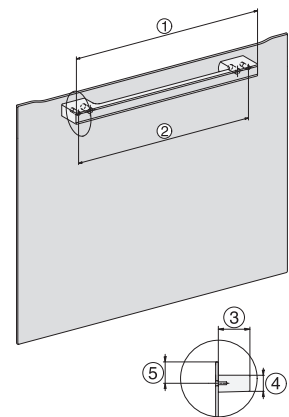

H 7464 BP

Rúra na pečenie

v perfektne kombinovateľnom dizajne s pokrmovým teplomerom a LED osvetlením.

installation H7000 XL, installation drawing

side view H7000 XL, installation drawings

built-in H7000 XL, installation drawing

Installation H7000 XL underframe, installation drawings

H2x6x-1B/BP/E/EP/I/IP, H2850BP, H7x6xB/BP/BPX, H2x6xB, installation drawings

H7000 handle, glass, installation drawings

Installation H7000 BM XL, installation drawings