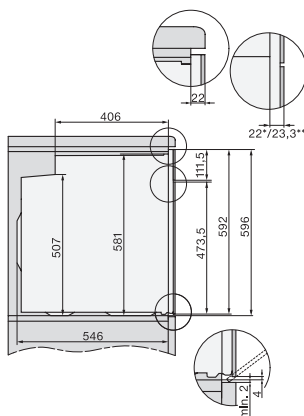

H 7464 BP

Rúra na pečenie

v perfektne kombinovateľnom dizajne s pokrmovým teplomerom a LED osvetlením.

installation H7000 XL, installation drawing

side view H7000 XL, installation drawings

built-in H7000 XL, installation drawing

Installation H7000 XL underframe, installation drawings

H2x6x-1B/BP/E/EP/I/IP, H2850BP, H7x6xB/BP/BPX, H2x6xB, installation drawings

H7000 handle, glass, installation drawings

Installation H7000 BM XL, installation drawings

side view H7000 XL build-under, installation drawing

side view Kombi BM XL, installation drawings

H 7464 BP

Rúra na pečenie

v perfektne kombinovateľnom dizajne s pokrmovým teplomerom a LED osvetlením.

Installation Kombi BM XL, installation drawings