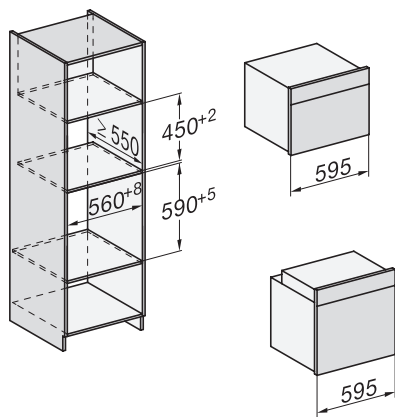

H226x-1B/BP/E/EP/I/IP, H2760B/BP, H28x0B/BP, H7x40BM/BMX, H7x6xB/BP/BPX, installation drawings