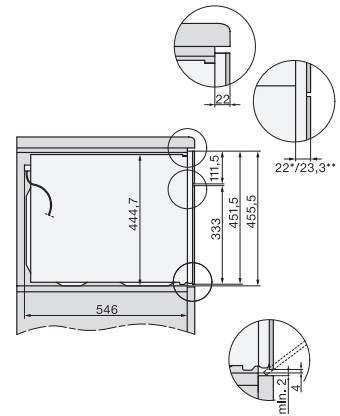

H 7440 BMX

Rúra na pečenie s mikrovlnkou, bez rukoväti

v perfektne kombinovateľnom dizajne s autom. programami a kombi. prevádzkou.

side view H7000 BM, installation drawings

built-in H7000 BM, installation drawing

built-in H7000 BM build-under, installation drawings

installation H7000 BM, installation drawing

Installation H7000 BM XL, installation drawings

side view H7000 BM build-under, installation drawings

side view Kombi BM XL, installation drawings