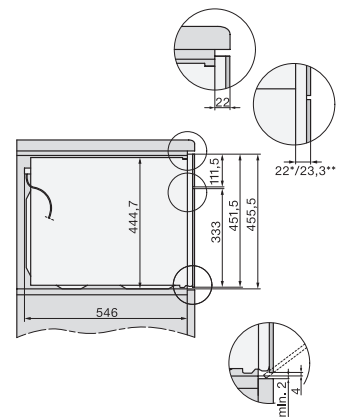

H 7440 BMX

Rúra na pečenie s mikrovlnkou, bez rukoväti

v perfektne kombinovateľnom dizajne s autom. programami a kombi. prevádzkou.

side view H7000 BM, installation drawings

built-in H7000 BM, installation drawing

built-in H7000 BM build-under, installation drawings

installation H7000 BM, installation drawing

H226x-1 B/BP/E/EP/I/IP, H2760B/BP, H28x0B/BP, H7x40BM/BMX, H7x6x6/BP/BPX, installation drawings

side view H7000 BM build-under, installation drawings