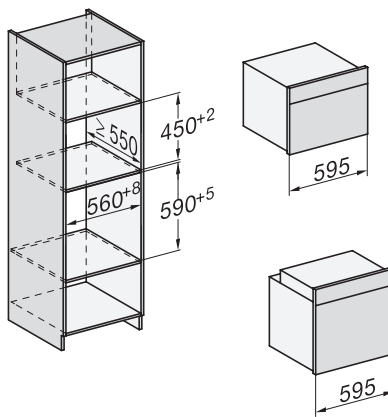

H 7440 BMX

Rúra na pečenie s mikrovlnkou, bez rukoväti

v perfektne kombinovateľnom dizajne s autom. programami a kombi. prevádzkou.

side view H7000 BM, installation drawings

built-in H7000 BM, installation drawing

built-in H7000 BM build-under, installation drawings

installation H7000 BM, installation drawing

H226x-1 B/BP/E/EP/I/IP, H2760B/BP, H28x0B/BP, H7x40BM/BMX, H7x6x6/BP/BPX, installation drawings

side view H7000 BM build-under, installation drawings