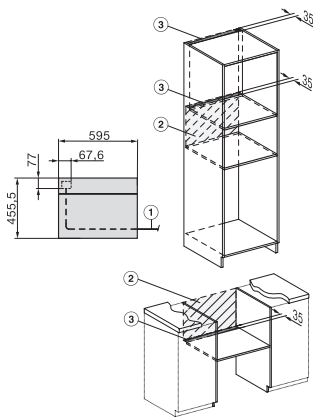

H 7440 BMX

Rúra na pečenie s mikrovlnkou, bez rukoväti

v perfektne kombinovateľnom dizajne s autom. programami a kombi. prevádzkou.

side view H7000 BM, installation drawings

built-in H7000 BM, installation drawing

built-in H7000 BM build-under, installation drawings

installation H7000 BM, installation drawing

H226x-1 B/BP/E/EP/I/IP, H2760B/BP, H28x0B/BP, H7x40BM/BMX, H7x6x6/BP/BPX, installation drawings

side view H7000 BM build-under, installation drawings