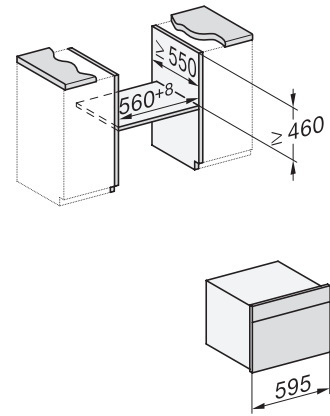

H 7440 BMX

Rúra na pečenie s mikrovlnkou, bez rukoväti

v perfektne kombinovateľnom dizajne s autom. programami a kombi. prevádzkou.

side view H7000 BM, installation drawings

built-in H7000 BM, installation drawing

built-in H7000 BM build-under, installation drawings

installation H7000 BM, installation drawing

H226x-1 B/BP/E/EP/I/IP, H2760B/BP, H28x0B/BP, H7x40BM/BMX, H7x6x6/BP/BPX, installation drawings

side view H7000 BM build-under, installation drawings