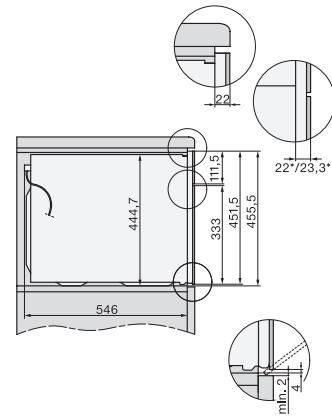

H 7440 BMX

Rúra na pečenie s mikrovlnkou, bez rukoväti

v perfektne kombinovateľnom dizajne s autom. programami a kombi. prevádzkou.

side view H7000 BM, installation drawings

built-in H7000 BM, installation drawing

built-in H7000 BM build-under, installation drawings

installation H7000 BM, installation drawing

H226x-1 B/BP/E/EP/I/IP, H2760B/BP, H28x0B/BP, H7x40BM/BMX, H7x6x6/BP/BPX, installation drawings

side view H7000 BM build-under, installation drawings