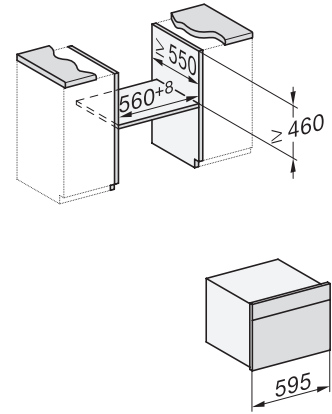

H 7440 BMX

Rúra na pečenie s mikrovlnkou, bez rukoväti

v perfektne kombinovateľnom dizajne s autom. programami a kombi. prevádzkou.

side view H7000 BM, installation drawings

built-in H7000 BM, installation drawing

built-in H7000 BM build-under, installation drawings

installation H7000 BM, installation drawing

H226x-1 B/BP/E/EP/I/IP, H2760B/BP, H28x0B/BP, H7x40BM/BMX, H7x6x6/BP/BPX, installation drawings

side view H7000 BM build-under, installation drawings