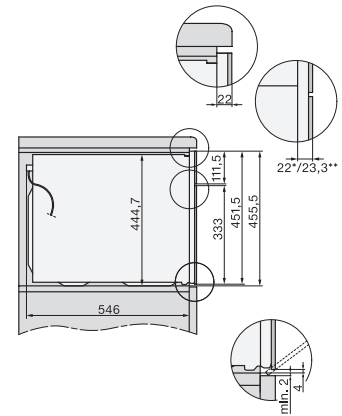

H 7440 BMX

Rúra na pečenie s mikrovlnkou, bez rukoväti

v perfektne kombinovateľnom dizajne s autom. programami a kombi. prevádzkou.

side view H7000 BM, installation drawings

built-in H7000 BM, installation drawing

built-in H7000 BM build-under, installation drawings

installation H7000 BM, installation drawing

Installation H7000 BM XL, installation drawings

side view H7000 BM build-under, installation drawings

side view Kombi BM XL, installation drawings