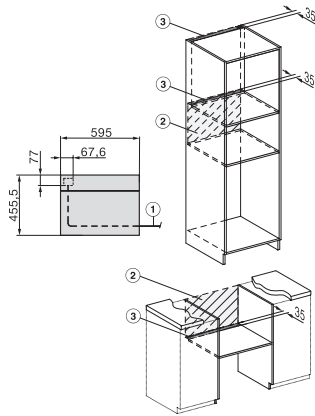

## H 7440 BMX

Kompaktná rúra na pečenie bez rukoväti

v perfektne kombinovateľnom dizajne s autom. programami a kombi. prevádzkou.

H7x40BM/BMX, installation drawings

built-in H7000 BM, installation drawing

built-in H7000 BM build-under, installation drawings

installation H7000 BM, installation drawing

H226x-1 B/BP/E/EP/I/IP, H2760B/BP, H28x0B/BP, H7x40BM/BMX, H7x6x8/BP/BPX, installation drawings

side view H7000 BM build-under, installation drawings