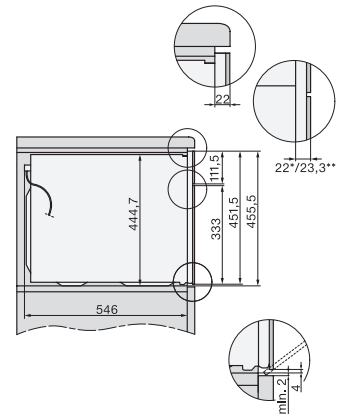

## H 7440 BMX

Kompaktná rúra na pečenie bez rukoväti

v perfektne kombinovateľnom dizajne s autom. programami a kombi. prevádzkou.

H7x40BM/BMX, installation drawings

built-in H7000 BM, installation drawing

built-in H7000 BM build-under, installation drawings

installation H7000 BM, installation drawing

H226x-1 B/BP/E/EP/I/IP, H2760B/BP, H28x0B/BP, H7x40BM/BMX, H7x6x8/BP/BPX, installation drawings

side view H7000 BM build-under, installation drawings