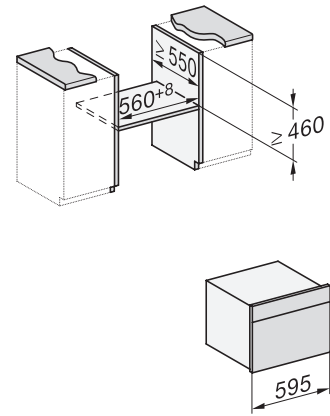

## H 7440 BMX

Kompaktná rúra na pečenie bez rukoväti

v perfektne kombinovateľnom dizajne s autom. programami a kombi. prevádzkou.

H7x40BM/BMX, installation drawings

built-in H7000 BM, installation drawing

built-in H7000 BM build-under, installation drawings

installation H7000 BM, installation drawing

H226x-1 B/BP/E/EP/I/IP, H2760B/BP, H28x0B/BP, H7x40BM/BMX, H7x6x8/BP/BPX, installation drawings

side view H7000 BM build-under, installation drawings