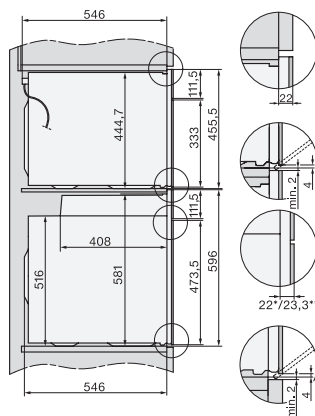

## H 7440 BMX

Kompaktná rúra na pečenie bez rukoväti

v perfektne kombinovateľnom dizajne s autom. programami a kombi. prevádzkou.

H7x40BM/BMX, installation drawings

built-in H7000 BM, installation drawing

built-in H7000 BM build-under, installation drawings

installation H7000 BM, installation drawing

H226x-1 B/BP/E/EP/I/IP, H2760B/BP, H28x0B/BP, H7x40BM/BMX, H7x6x8/BP/BPX, installation drawings

side view H7000 BM build-under, installation drawings

H2xxx-1 B/BP/E/I/IP, H7xxx B/BP/BM/BMX, installation drawings

H2xxx-1 B/BP/E/I/IP, H7xxx B/BP/BM/BMX, installation drawings