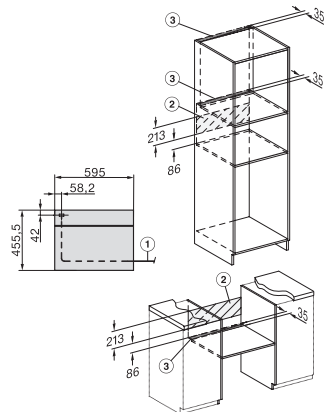

H 7440 BPX

Kompaktná rúra na pečenie bez rukoväti
v perfektne kombinovateľnom dizajne s LED osvetlením a pyrolýzou.

H2840B, H7244B, H7244BP, H7440B, H7440BPX, H7640BP, H7840BP, H7840BPX, installation drawings

H2840B, H7244B, H7244BP, H7440B, H7440BPX, H7640BP, H7840BP, H7840BPX, installation drawings, GB, AUS

H2840B, H7x4xB/BP/BPX, installation drawings

H2840B, H7x4xB/BP/BPX, installation drawings

H7x4xB/BP/BPX, H2840B, installation drawings