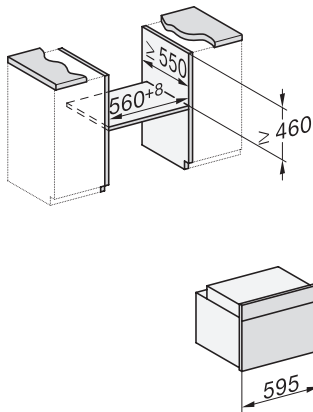

H 7440 BPX

Kompaktná rúra na pečenie bez rukoväti
v perfektne kombinovateľnom dizajne s LED osvetlením a pyrolýzou.

H2840B, H7244B, H7244BP, H7440B, H7440BPX, H7640BP, H7840BP, H7840BPX, installation drawings

H2840B, H7244B, H7244BP, H7440B, H7440BPX, H7640BP, H7840BP, H7840BPX, installation drawings, GB, AUS

H2840B, H7x4xB/BP/BPX, installation drawings

H2840B, H7x4xB/BP/BPX, installation drawings

H7x4xB/BP/BPX, H2840B, installation drawings