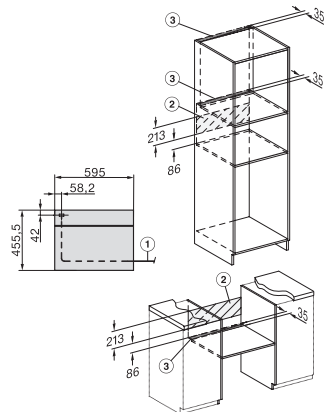

## H 7440 BPX

Kompaktná rúra na pečenie bez rukoväti  
v perfektne kombinovateľnom dizajne s LED osvetlením a pyrolýzou.

H2840B, H7244B, H7244BP, H7440B, H7440BPX, H7640BP, H7840BP, H7840BPX, installation drawings

H2840B, H7244B, H7244BP, H7440B, H7440BPX, H7640BP, H7840BP, H7840BPX, installation drawings, GB, AUS

H2840B, H7x4xB/BP/BPX, installation drawings

H2840B, H7x4xB/BP/BPX, installation drawings

H7x4xB/BP/BPX, H2840B, installation drawings