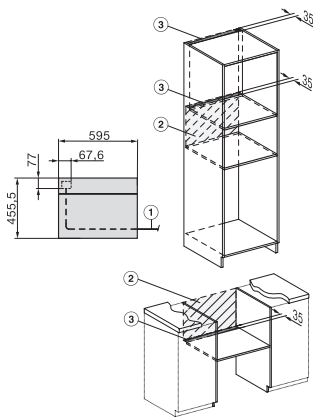

## H 7440 BM

Kompaktná rúra na pečenie s mikrovlnkou

v perfektne kombinovateľnom dizajne s autom. programami a kombi. prevádzkou.

side view H7000 BM, installation drawings

built-in H7000 BM, installation drawing

built-in H7000 BM build-under, installation drawings

installation H7000 BM, installation drawing

H7000 handle, installation drawing

H226x-1B/BP/E/EP/I/IP, H2760B/BP, H28x0B/BP, H7x40BM/BMX, H7x6xB/BP/BPX, installation drawings