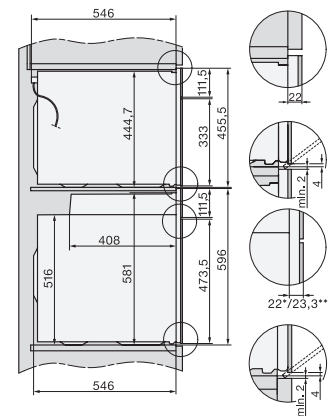

built-in H7000 BM build-under, installation drawings

installation H7000 BM, installation drawing

H7000 handle, installation drawing

H7000 handle, glass, installation drawings

Installation H7000 BM XL, installation drawings

side view H7000 BM build-under, installation drawings

side view Kombi BM XL, installation drawings

H 7440 BM

Kompaktná rúra na pečenie s mikrovlnkou

v perfektne kombinovateľnom dizajne s autom. programami a kombi. prevádzkou.