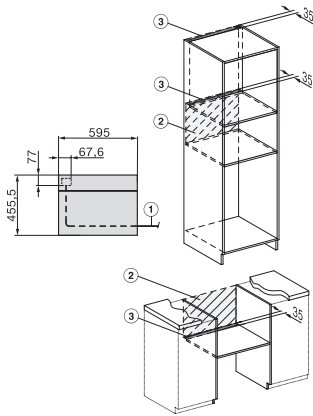

H 7440 BM

Kompaktná rúra na pečenie s mikrovlnkou

v perfektne kombinovateľnom dizajne s autom. programami a kombi. prevádzkou.

side view H7000 BM, installation drawings

built-in H7000 BM, installation drawing

built-in H7000 BM build-under, installation drawings

installation H7000 BM, installation drawing

H7000 handle, installation drawing

H7000 handle, glass, installation drawings

H226x-1B/BP/E/EP//IP, H2760B/BP, H28x0B/BP, H7x40BM/BMX, H7x6xB/BP/BPX, installation drawings