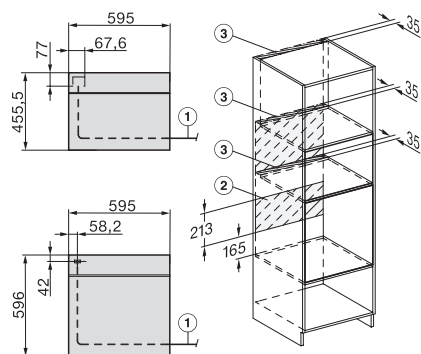

side view H7000 BM build-under, installation drawings

H2xxx-1 B/BP/E//IP, H7xxx B/BP/BM/BMX, installation drawings

H 7440 BM

Kompaktná rúra na pečenie s mikrovlnkou

v perfektne kombinovateľnom dizajne s autom. programami a kombi. prevádzkou.

H2xxx-1 B/BP/E/I/IP, H7xxx B/BP/BM/BMX, installation drawings