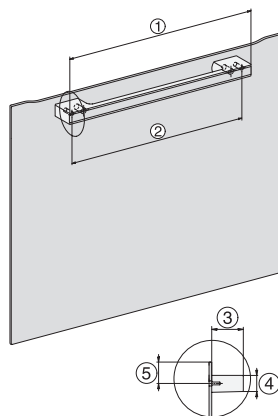

H2840B, H7244B, H7440B, installation drawings