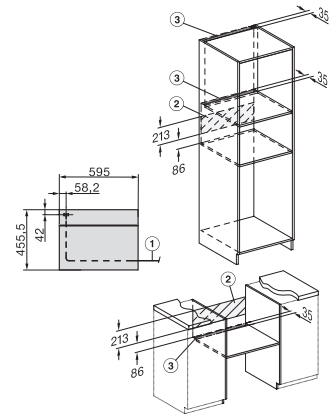

H 7440 B

Kompaktná rúra na pečenie

v perfektne kombinovateľnom dizajne s LED osvetlením a PerfectClean.

side view H7000 M, installation drawings

side view H7000 M, installation drawings, GB, AU

built-in H7000 M, installation drawing

built-in H7000 M build-under, installation drawing

Installation H7000 M, installation drawing

DG2840, DG7x40, DGC7x4x, DG7x6x, DGC7x6x, DGD7635, DGM7x4x, DO7, H28B/BP, H7x4xB/BM/BP, H7x6xB/BP, installation drawing