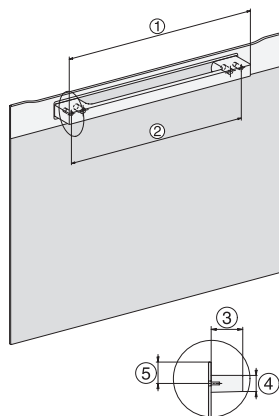

built-in H7000 M build-under, installation drawing

DG2840, DG7x40, DGC7x4x, DG7x6x, DGC7x6x, DGD7635, DGM7x4x, DO7, H28B/BP, H7x4xB/BM/BP, H7x6xB/BP, installation drawing