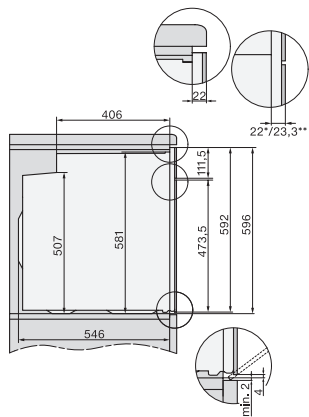

H 7364 BP

Rúra na pečenie

s atraktívnym dizajnom v nerez. prevedení s pokrmovým tepl. a LED osvetlením.

installation H7000 XL, installation drawing

side view H7000 XL, installation drawings

built-in H7000 XL, installation drawing

H226x-1B/BP/E/EP/I/IP, H2x6x B/BP, H7x6x B/BP/BPX, installation drawings

DG2740, DG7140, DGM7340, H2760B/BP, H7140BM, H7x64B/BP, H7x60B/BP installation drawings

H226x-1B/BP/E/EP/I/IP, H2760B/BP, H28x0B/BP, H7x40BM/BMX, H7x6x B/BP/BPX, installation drawings

side view H7000 XL build-under, installation drawing

H2xxx-1 B/BP/E/I/IP, H7xxx B/BP/BM/BMX, installation drawings

H2xxx-1 B/BP/E/I/IP, H7xxx B/BP/BM/BMX, installation drawings