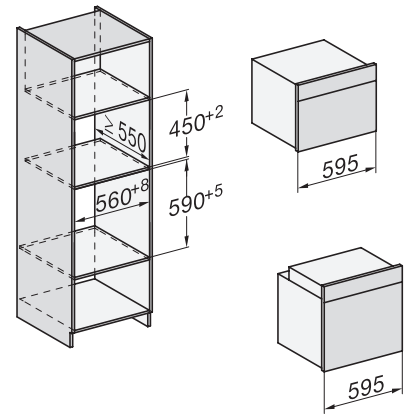

H226x-1B/BP/E/EP/I/IP, H2760B/BP, H28x0B/BP, H7x40BM/BMX, H7x6x B/BP/BPX, installation drawings