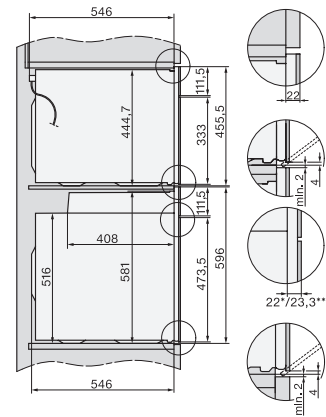

H 7264 BP

Rúra na pečenie

v kombinovateľnom dizajne s displejom, sieťovým prepojením a pyrolýzou.

installation H7000 XL, installation drawing

side view H7000 XL, installation drawings

built-in H7000 XL, installation drawing

H226x-1B/BP/E/EP/I/P, H2x6xB/BP, H7x6xB/BP/BPX, installation drawings

H2x6x-1B/BP/E/EP/I/P, H2850BP, H7x6xB/BP/BPX, H2x6xB, installation drawings

DG2840, DG7x40, DGC7x4x, DG7x6x, DGC7x6x, DGD7635, DGM7x4x, DO7, H28B/BP, H7x4xB/BM/BP, H7x6xB/BP, installation drawing

DG7x40, DGC7x4x, DGC7x6x, DG7635, DGM7x4x, DO7, H2860B/BP, H7240BM, H7x40BM, H7x4xB/BP, H7x6xB/BP, installation drawings

H226x-1B/BP/E/EP/I/P, H2760B/BP, H28x0B/BP, H7x40BM/BMX, H7x6xB/BP/BPX, installation drawings