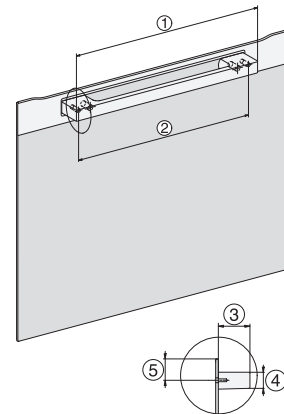

H 7264 BP

Rúra na pečenie

v kombinovateľnom dizajne s displejom, sieťovým prepojením a pyrolýzou.

installation H7000 XL, installation drawing

side view H7000 XL, installation drawings

built-in H7000 XL, installation drawing

Installation H7000 XL underframe, installation drawings

H2x6x-1B/BP/E/EP/IP, H2850BP, H7x6xB/BP/BPX, H2x6xB, installation drawings

H7000 handle, installation drawing

H7000 handle, glass, installation drawings