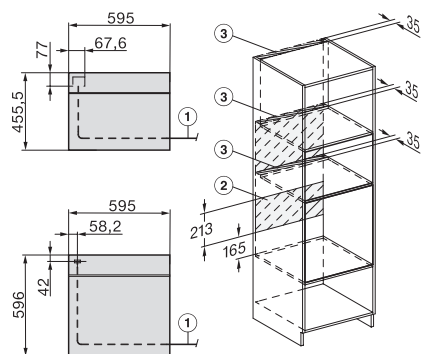

Installation H7000 XL underframe, installation drawings

H2x6x-1B/BP/E/EP/IP, H2850BP, H7x6xB/BP/BPX, H2x6xB, installation drawings

H7000 handle, installation drawing

H7000 handle, glass, installation drawings

Installation H7000 BM XL, installation drawings

side view Kombi BM XL, installation drawings

H 7264 BP

Rúra na pečenie

v kombinovateľnom dizajne s displejom, sieťovým prepojením a pyrolýzou.

Installation Kombi BM XL, installation drawings