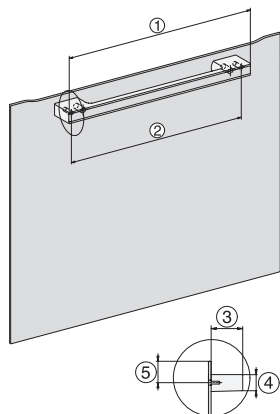

H 7264 BP

Rúra na pečenie

v kombinovateľnom dizajne s displejom, sieťovým prepojením a pyrolýzou.

installation H7000 XL, installation drawing

side view H7000 XL, installation drawings

built-in H7000 XL, installation drawing

Installation H7000 XL underframe, installation drawings

H2x6x-1B/BP/E/EP/IP, H2850BP, H7x6xB/BP/BPX, H2x6xB, installation drawings

H7000 handle, installation drawing

H7000 handle, glass, installation drawings