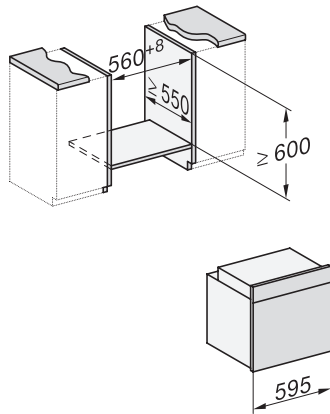

H 7264 BP

Rúra na pečenie

v kombinovateľnom dizajne s displejom, sieťovým prepojením a pyrolýzou.

installation H7000 XL, installation drawing

side view H7000 XL, installation drawings

built-in H7000 XL, installation drawing

Installation H7000 XL underframe, installation drawings

H2x6x-1B/BP/E/EP/IP, H2850BP, H7x6xB/BP/BPX, H2x6xB, installation drawings

H7000 handle, installation drawing

H7000 handle, glass, installation drawings