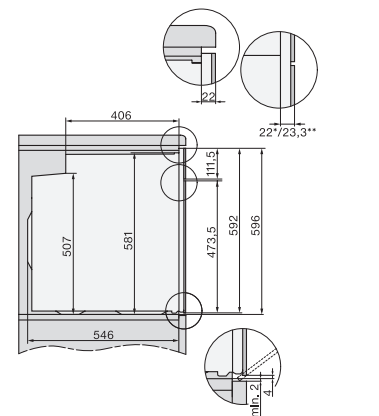

side view H7000 XL, installation drawings

built-in H7000 XL, installation drawing

Installation H7000 XL underframe, installation drawings

H226x-1B/E/I, H2x6xB, H7x6xB, installation drawings

H7000 handle, installation drawing

H7000 handle, glass, installation drawings

Installation H7000 BM XL, installation drawings

side view H7000 XL build-under, installation drawing

H 7264 B

Rúra na pečenie

v perfektne kombinovateľnom dizajne s textovým displejom a PerfectClean.