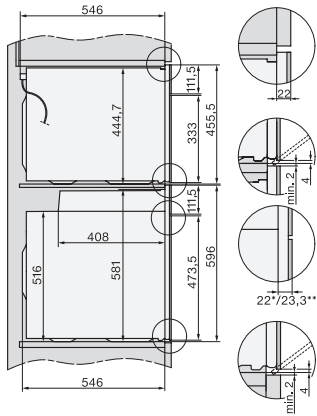

side view H7000 XL, installation drawings

built-in H7000 XL, installation drawing

Installation H7000 XL underframe, installation drawings

H226x-1B/E/I, H2x6xB, H7x6xB, installation drawings

H7000 handle, installation drawing

H7000 handle, glass, installation drawings

Installation H7000 BM XL, installation drawings

side view H7000 XL build-under, installation drawing

H 7264 B

Rúra na pečenie

v perfektne kombinovateľnom dizajne s textovým displejom a PerfectClean.

side view Kombi BM XL, installation drawings

Installation Kombi BM XL, installation drawings