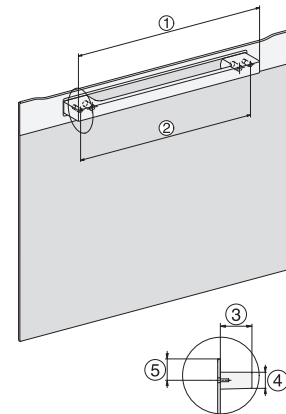

side view H7000 XL, installation drawings

built-in H7000 XL, installation drawing

Installation H7000 XL underframe, installation drawings

H226x-1B/E/I, H2x6xB, H7x6xB, installation drawings

H7000 handle, installation drawing

H7000 handle, glass, installation drawings

Installation H7000 BM XL, installation drawings

side view H7000 XL build-under, installation drawing

H 7264 B

Rúra na pečenie

v perfektne kombinovateľnom dizajne s textovým displejom a PerfectClean.