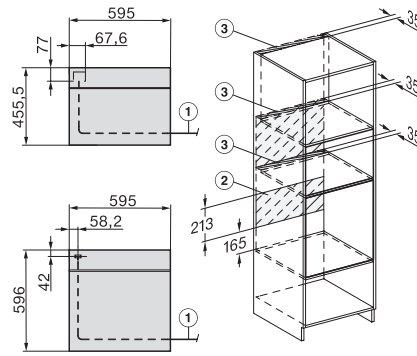

side view H7000 XL, installation drawings

built-in H7000 XL, installation drawing

Installation H7000 XL underframe, installation drawings

H226x-1B/E/I, H2x6xB, H7x6xB, installation drawings

H7000 handle, installation drawing

H7000 handle, glass, installation drawings

Installation H7000 BM XL, installation drawings

side view H7000 XL build-under, installation drawing

H 7264 B

Rúra na pečenie

v perfektne kombinovateľnom dizajne s textovým displejom a PerfectClean.

side view Kombi BM XL, installation drawings

Installation Kombi BM XL, installation drawings