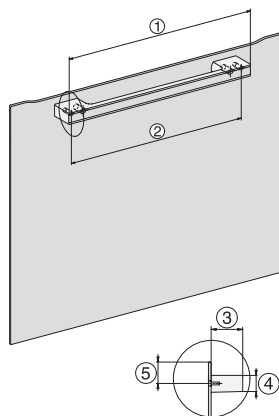

side view H7000 XL, installation drawings

built-in H7000 XL, installation drawing

Installation H7000 XL underframe, installation drawings

H226x-1B/E/I, H2x6xB, H7x6xB, installation drawings

H7000 handle, installation drawing

H7000 handle, glass, installation drawings

Installation H7000 BM XL, installation drawings

side view H7000 XL build-under, installation drawing

H 7264 B

Rúra na pečenie

v perfektne kombinovateľnom dizajne s textovým displejom a PerfectClean.