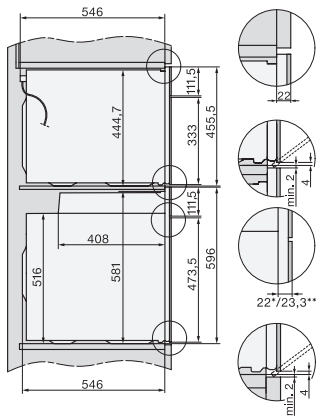

H226x-1B/BP/E/EP/I/IP, H2760B/BP, H28x0B/BP, H7x6xB/BP/BPX, installation drawings

H226x-1B/BP/E/EP/I/IP, H2x6xB/BP, H7x6xB/BP/BPX, installation drawings

DG2840, DG7x40, DGC7x4x, DG7x6x, DGC7x6x, DGD7635, DGM7x4x, DO7, H28B/BP, H7x4xB/BM/BP, H7x6xB/BP, installation drawing

DG7x40, DGC7x4x, DGC7x6x, DG7635, DGM7x4x, DO7, H2860B/BP, H7240BM, H7x40BM, H7x4xB/BP, H7x6xB/BP, installation drawings

H226x-1B/BP/E/EP/I/IP, H2760B/BP, H28x0B/BP, H7x40BM/BMX, H7x6xB/BP/BPX, installation drawings

H2760B/BP, H28x0B/BP, H7x6xB/BP/BPX, installation drawings

H 7264 B

Rúra na pečenie

v perfektne kombinovateľnom dizajne s textovým displejom a PerfectClean.

H2xxx-1 B/BP/E/I/IP, H7xxx B/BP/BM/BMX, installation drawings