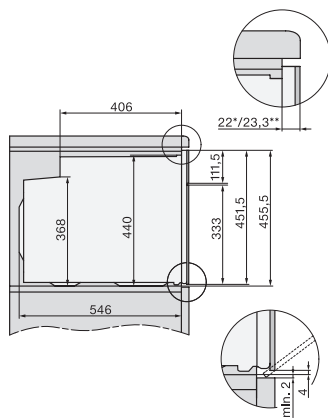

H 7244 BP

Kompaktná rúra na pečenie

v kombinovateľnom dizajne s displejom, sieťovým prepojením a pyrolýzou.

H2840B, H7244B, H7244BP, H7440B, H7440BPX, H7640BP, H7840BP, H7840BPX, installation drawings

H2840B, H7244B, H7244BP, H7440B, H7440BPX, H7640BP, H7840BP, H7840BPX, installation drawings, GB, AUS

H2840B, H7x4xB/BP/BPX, installation drawings

H2840B, H7x4xB/BP/BPX, installation drawings

H7x4xB/BP/BPX, H2840B, installation drawings

DG2840, DG7x40, DGC7x4x, DG7x6x, DGC7x6x, DGD7635, DGM7x4x, DO7, H28B/BP, H7x4xB/BM/BP, H7x6xB/BP, installation drawing