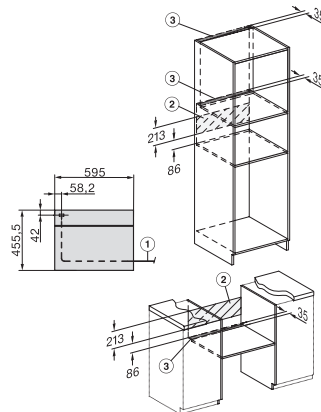

H 7244 BP

Kompaktná rúra na pečenie

v kombinovateľnom dizajne s displejom, sieťovým prepojením a pyrolýzou.

H2840B, H7244B, H7244BP, H7440B, H7440BPX, H7640BP, H7840BP, H7840BPX, installation drawings

H2840B, H7244B, H7244BP, H7440B, H7440BPX, H7640BP, H7840BP, H7840BPX, installation drawings, GB, AUS

H2840B, H7x4xB/BP/BPX, installation drawings

H2840B, H7x4xB/BP/BPX, installation drawings

H7x4xB/BP/BPX, H2840B, installation drawings

DG2840, DG7x40, DGC7x4x, DG7x6x, DGC7x6x, DGD7635, DGM7x4x, DO7, H28B/BP, H7x4xB/BM/BP, H7x6xB/BP, installation drawing