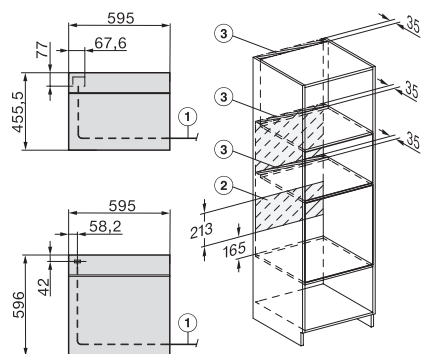

H226x-1B/BP/E/EP/I/IP, H2760B/BP, H28x0B/BP, H7x40BM/BMX, H7x6xB/BP/BPX, installation drawings

H2760B/BP, H28x0B/BP, H7x6xB/BP/BPX, installation drawings

H2xxx-1 B/BP/E/I/IP, H7xxx B/BP/BM/BMX, installation drawings

H 2860 BP

Rúra na pečenie

s časovačom, ohrevným priestorom XL a PerfectClean za priaznivú cenu.

H2xxx-1 B/BP/E/I/IP, H7xxx B/BP/BM/BMX, installation drawings