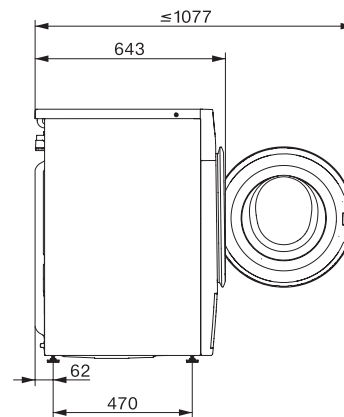

WWW980 WPS Passion

Práčka s predným plnením W1:

A | 9 kg | 1600 ot/min | M Touch | SteamCare | Teplá voda

W1 drawing, facia 5 degree, measures in mm

W1 drawing, facia 5 degree, measures in mm

W1 drawing, facia 5 degree, measures in mm

W1 drawing, facia 5 degree, measures in mm