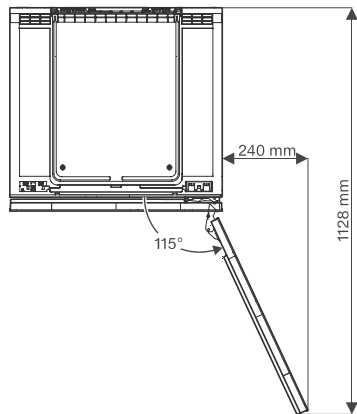

KWT 6322 UG
 Podstavná vinotéka
 s FlexiFrame a Push2open pre väčšiu flexibilitu a hodnotný dizajn.

KWT6312UGS, KWT6322UG, KWT6322UG edt/cs
 (installation drawings)

KWT6312UGS, KWT6322UG, KSK6300, Side by Side

KWT6322UG, KWT6322UG edt/cs, Interior dimensions
 (Installation drawings)

KWT6312UGS, KWT6322UG, KWT6322UG edt/cs
 (installation drawings)