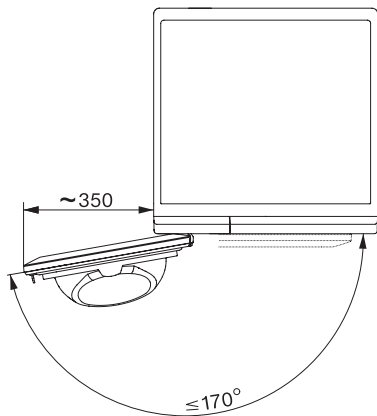

TEH795WP EcoSpeed&9kg
T1-varmepumpetørretumbler:
9 kg | DirectSensor | SilenceDrum | DryCare 40 | HygieneDry

T1 installation drawing, slanted facia or straight facia, measures in mm

T1 drawing, slanted facia or straight facia, measures in mm

T1 drawing, slanted facia or straight facia, with porthole, measures in mm

T1 drawing, slanted facia or straight facia, measures in mm