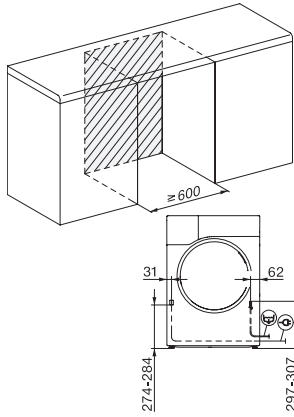

TSH783WP EcoSpeed&9kg

T1-varmepumpetørretumbler:

9 kg | DirectSensor | SilenceDrum | DryCare 40 | HygieneDry

T1 installation drawing, facia 5 degree, measures in mm

T1 drawing, facia 5 degree, measures in mm

T1 drawing, facia 5 degree, with porthole, measures in mm

T1 drawing, facia 5 degree, measures in mm