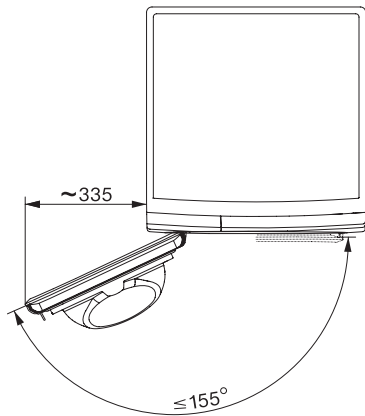

TSH783WP EcoSpeed&9kg

T1-varmepumpetørretumbler:

9 kg | DirectSensor | SilenceDrum | DryCare 40 | HygieneDry

T1 installation drawing, facia 5 degree, measures in mm

T1 drawing, facia 5 degree, measures in mm

T1 drawing, facia 5 degree, with porthole, measures in mm

T1 drawing, facia 5 degree, measures in mm