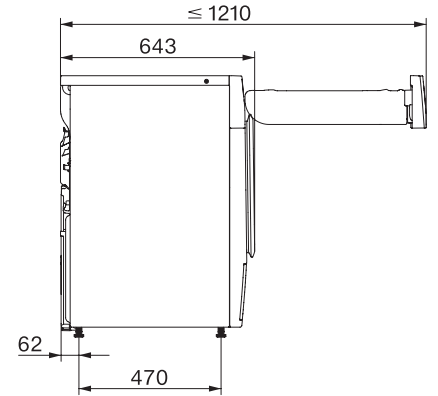

TSH783WP EcoSpeed&9kg

T1-varmepumpetørretumbler:

9 kg | DirectSensor | SilenceDrum | DryCare 40 | HygieneDry

T1 installation drawing, facia 5 degree, measures in mm

T1 drawing, facia 5 degree, measures in mm

T1 drawing, facia 5 degree, with porthole, measures in mm

T1 drawing, facia 5 degree, measures in mm