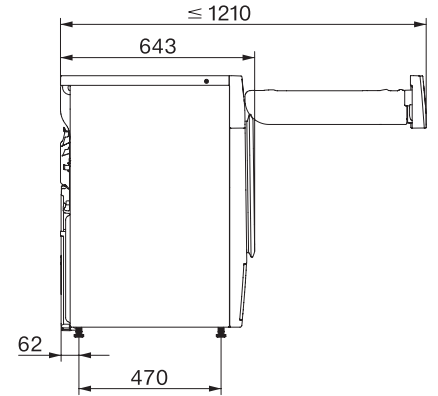

TSD643WP EcoSpeed&9kg
T1-varmepumpetørretumbler:
9 kg | DirectSensor | DryCare 40 | HygieneDry | Miele@home

T1 installation drawing, facia 5 degree, measures in mm

T1 drawing, facia 5 degree, measures in mm

T1 drawing, facia 5 degree, with porthole, measures in mm

T1 drawing, facia 5 degree, measures in mm