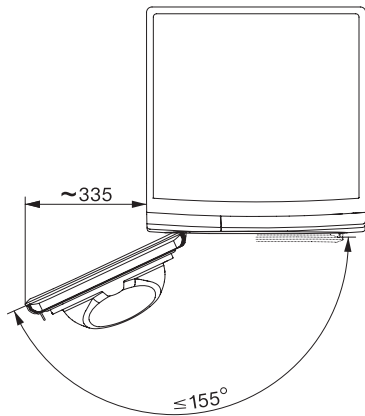

TSD643WP EcoSpeed&9kg
T1-varmepumpetørretumbler:
9 kg | DirectSensor | DryCare 40 | HygieneDry | Miele@home

T1 installation drawing, facia 5 degree, measures in mm

T1 drawing, facia 5 degree, measures in mm

T1 drawing, facia 5 degree, with porthole, measures in mm

T1 drawing, facia 5 degree, measures in mm